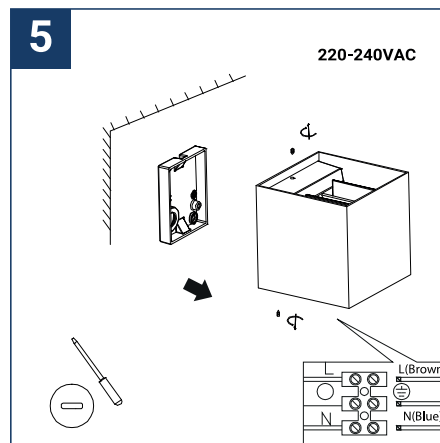

Ref : 100479-100480