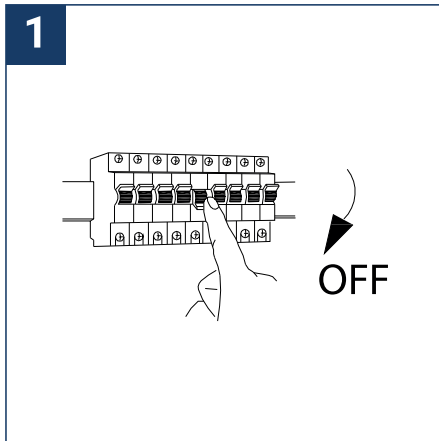

Ref : 100479-100480