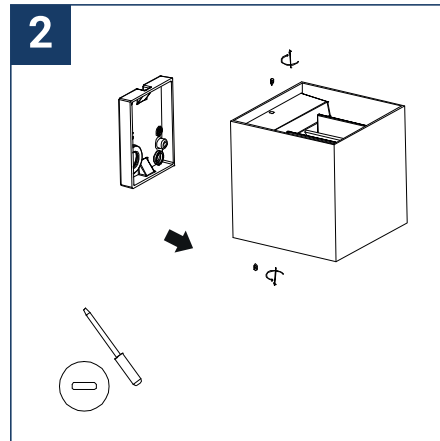

Ref : 100479-100480