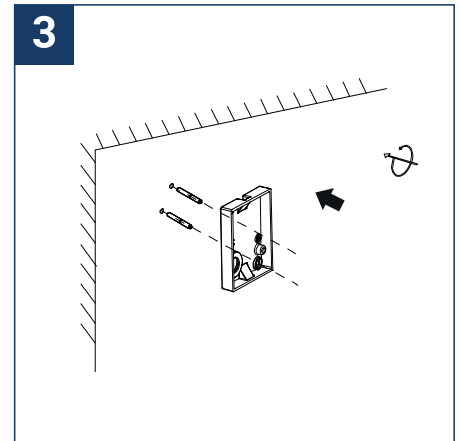

Ref : 100479-100480