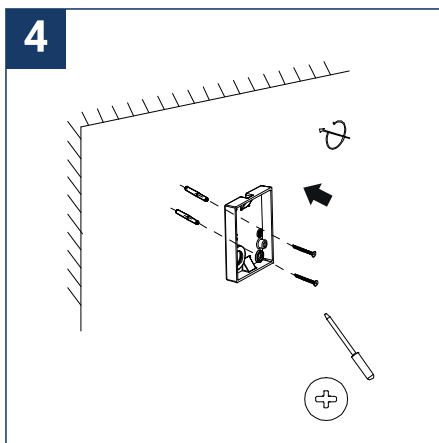

Ref : 100479-100480