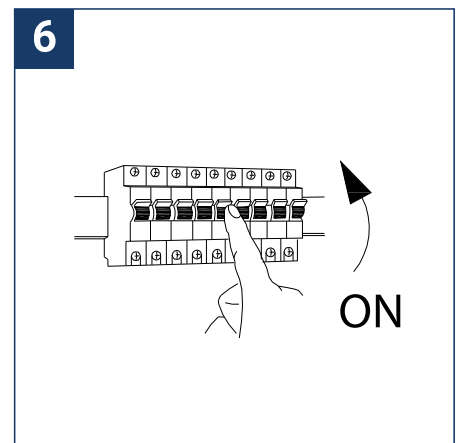

Ref : 100479-100480