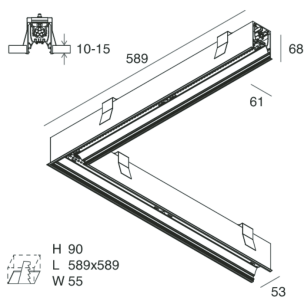

HERO C

108838.01H + 108908.99

novalux
ITALIAN LIGHTING DESIGN SINCE 1948

Features

Use: Indoor
Type of installation: RECESSED INTO PLASTERBOARD
Emission: DIRECT
Optics: OPAL
Colour: WHITE
Dimming: PUSH, DALI
Emergency: NO
L: 589x589mm
A: 61mm
H: 68mm
Made in: ITALY
Warranty: 5 years
Weight: 2.1kg