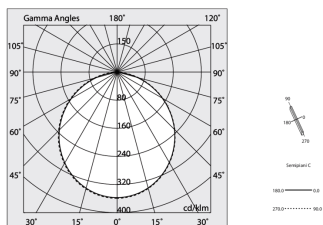

HERO C

108838.01H + 108908.99

novalux
ITALIAN LIGHTING DESIGN SINCE 1948

Features

Use: Indoor
Type of installation: RECESSED INTO PLASTERBOARD
Emission: DIRECT
Optics: OPAL
Colour: WHITE
Dimming: PUSH, DALI
Emergency: NO
L: 589x589mm
A: 61mm
H: 68mm
Made in: ITALY
Warranty: 5 years
Weight: 2.1kg