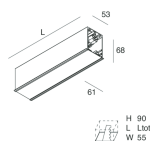

HERO C

108838.01H + 108908.99

novalux

ITALIAN LIGHTING DESIGN SINCE 1948

COMPLETION ACCESSORIES

HERO C: MOD.CIECO 250 BIA

108852.01