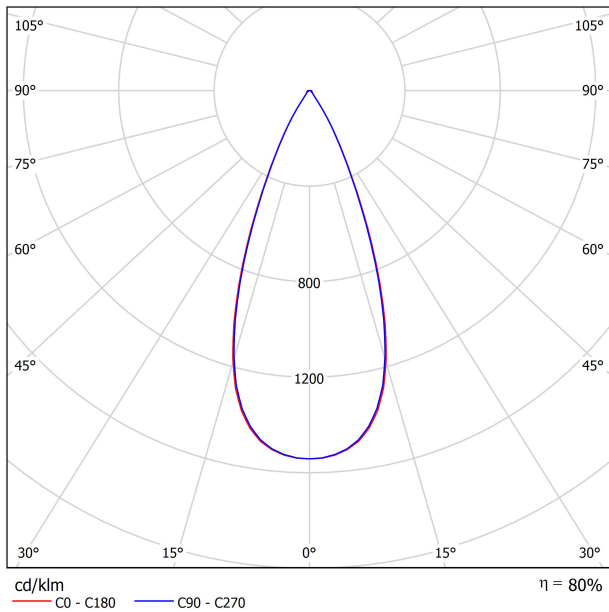

DIAGRAMME POLAIRE

DIAGRAMME CONIQUE

UGR

Glare Evaluation According to UGR											
ρ Ceiling		70	70	50	50	30	70	70	50	50	30
ρ Walls		50	30	50	30	30	50	30	50	30	30
ρ Floor		20	20	20	20	20	20	20	20	20	20
Room Size X Y		Viewing direction at right angles to lamp axis					Viewing direction parallel to lamp axis				
2H	2H	7.8	8.5	8.1	8.7	8.9	8.2	8.9	8.5	9.1	9.3
	3H	11.1	11.7	11.4	12.0	12.2	11.6	12.2	11.9	12.4	12.7
	4H	12.4	13.0	12.7	13.2	13.5	12.8	13.4	13.1	13.7	13.9
	6H	13.6	14.1	13.9	14.4	14.7	13.9	14.4	14.2	14.7	15.0
	8H	14.3	14.9	14.7	15.2	15.5	14.6	15.1	14.9	15.4	15.7
4H	2H	8.7	9.3	9.0	9.6	9.8	9.0	9.6	9.3	9.8	10.1
	3H	12.4	12.9	12.7	13.2	13.5	12.7	13.2	13.1	13.5	13.9
	4H	13.8	14.2	14.1	14.5	14.9	14.1	14.5	14.5	14.9	15.2
	6H	15.1	15.4	15.5	15.8	16.2	15.3	15.6	15.7	16.0	16.4
	8H	16.0	16.3	16.4	16.7	17.1	16.1	16.4	16.5	16.8	17.2
8H	2H	16.7	17.0	17.2	17.4	17.8	16.9	17.2	17.3	17.6	18.0
	4H	14.3	14.7	14.8	15.1	15.5	14.6	14.9	15.0	15.3	15.7
	6H	15.9	16.2	16.4	16.6	17.0	16.1	16.3	16.5	16.7	17.2
	8H	17.0	17.2	17.4	17.6	18.1	17.1	17.3	17.6	17.7	18.2
	12H	17.9	18.1	18.4	18.5	19.0	18.0	18.2	18.5	18.7	19.2
12H	4H	14.5	14.7	14.9	15.1	15.6	14.7	15.0	15.1	15.4	15.8
	6H	16.2	16.4	16.6	16.8	17.3	16.3	16.5	16.8	16.9	17.4
	8H	17.3	17.5	17.8	17.9	18.4	17.4	17.6	17.9	18.0	18.5
Variation of the observer position for the luminaire distances S											
S = 1.0H		+1.3 / -0.4					+1.2 / -0.4				
S = 1.5H		+2.7 / -0.7					+2.5 / -0.7				
S = 2.0H		+4.1 / -0.9					+4.0 / -0.9				
Standard table		BK07					BK07				
Correction Summand		0.5					0.6				
Corrected Glare Indices referring to 700lm Total Luminous Flux											