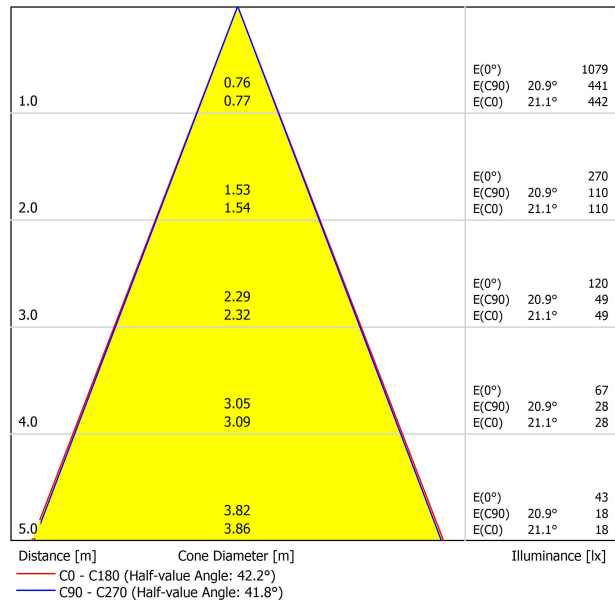

DIAGRAMME POLAIRE

DIAGRAMME CONIQUE

UGR

Glare Evaluation According to UGR											
ρ Ceiling		70	70	50	50	30	70	70	50	50	30
ρ Walls		50	30	50	30	30	50	30	50	30	30
ρ Floor		20	20	20	20	20	20	20	20	20	20
Room Size X Y		Viewing direction at right angles to lamp axis					Viewing direction parallel to lamp axis				
2H	2H	7.8	8.5	8.1	8.7	8.9	8.2	8.9	8.5	9.1	9.3
	3H	11.1	11.7	11.4	12.0	12.2	11.6	12.2	11.9	12.4	12.7
	4H	12.4	13.0	12.7	13.2	13.5	12.8	13.4	13.1	13.7	13.9
	6H	13.6	14.1	13.9	14.4	14.7	13.9	14.4	14.2	14.7	15.0
	8H	14.3	14.9	14.7	15.2	15.5	14.6	15.1	14.9	15.4	15.7
4H	2H	8.7	9.3	9.0	9.6	9.8	9.0	9.6	9.3	9.8	10.1
	3H	12.4	12.9	12.7	13.2	13.5	12.7	13.2	13.1	13.5	13.9
	4H	13.8	14.2	14.1	14.5	14.9	14.1	14.5	14.5	14.9	15.2
	6H	15.1	15.4	15.5	15.8	16.2	15.3	15.6	15.7	16.0	16.4
	8H	16.0	16.3	16.4	16.7	17.1	16.1	16.4	16.5	16.8	17.2
8H	2H	16.7	17.0	17.2	17.4	17.8	16.9	17.2	17.3	17.6	18.0
	4H	14.3	14.7	14.8	15.1	15.5	14.6	14.9	15.0	15.3	15.7
	6H	15.9	16.2	16.4	16.6	17.0	16.1	16.3	16.5	16.7	17.2
	8H	17.0	17.2	17.4	17.6	18.1	17.1	17.3	17.6	17.7	18.2
	12H	17.9	18.1	18.4	18.5	19.0	18.0	18.2	18.5	18.7	19.2
12H	4H	14.5	14.7	14.9	15.1	15.6	14.7	15.0	15.1	15.4	15.8
	6H	16.2	16.4	16.6	16.8	17.3	16.3	16.5	16.8	16.9	17.4
	8H	17.3	17.5	17.8	17.9	18.4	17.4	17.6	17.9	18.0	18.5
Variation of the observer position for the luminaire distances S											
S = 1.0H		+1.3 / -0.4					+1.2 / -0.4				
S = 1.5H		+2.7 / -0.7					+2.5 / -0.7				
S = 2.0H		+4.1 / -0.9					+4.0 / -0.9				
Standard table		BK07					BK07				
Correction Summand		0.5					0.6				
Corrected Glare Indices referring to 700lm Total Luminous Flux											