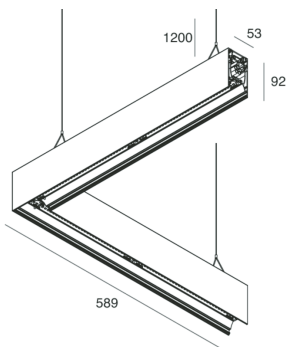

HERO B

108795.20H

novalux
ITALIAN LIGHTING DESIGN SINCE 1948

Features

Use: Indoor
Type of installation: SUSPENDED
Emission: DIRECT/INDIRECT
Colour: CAFFE
Dimming: PUSH
Emergency: NO
L: 589x589mm
A: 53mm
H: 92mm
Made in: ITALY
Warranty: 5 years
Weight: 3.3kg