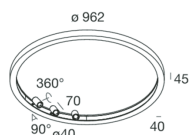

HALOS SPOT

109709.01

novalux
ITALIAN LIGHTING DESIGN SINCE 1948

Features

Use: Indoor
Type of installation: SUSPENDED, CEILING MOUNTED
Emission: INTERNAL
Optics: OPALE/SPOT
Beam: 20°
Colour: WHITE
Dimming: WITH ACCESSORY
Emergency: NO
L: Ø 962mm
A: 40mm
H: 45mm
Made in: ITALY
Warranty: 5 years
Weight: 6.8kg