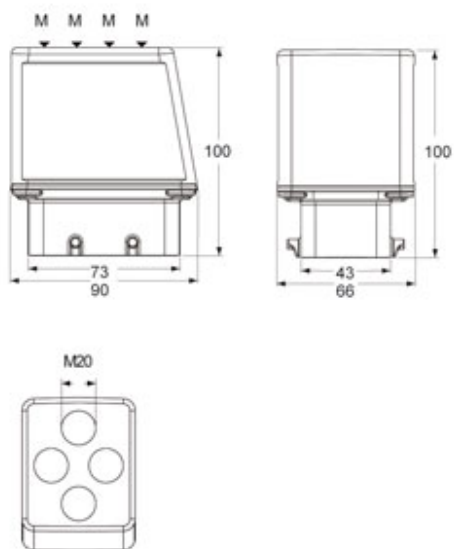

Part number

MBV 10.420

Hood, BIG series, with 4 pegs, M20 x 4 4 top cable entries, size "57.27"

Product description

Product type	Hood
Series	BIG
Closing type	With 4 pegs
Size	Size 57.27
Cable entry	4 top cable entries M20 x 4

Technical data

IP degree of protection	IP66
Further technical details	
Weight	450,00 g
Operating temperature range (min, max)	-40°C...+125°C

Material properties

Other materials	Gasket: NBR
Colour	RAL 7040 grey
RoHs conformity	Compliant
China RoHs - EFUP	E
REACH SVHC substances	No

Approvals / Standards

Certifications	DNV, BV
UL	ECBT2
cUL	ECBT8

General ordering information

EAN13 code	8015747186964
eCl@ss 8.1	27440202
ETIM 7.0	EC000437

Packaging Information

Packaging length	205,00 mm
Packaging height	135,00 mm
Packaging width	135,00 mm
Packaging weight	1,80 kg
Packaging volume	3,74 dm ³
Packaging description	Carton box
Packaging quantity	4 Pcs
Packaging EAN code	8015747220842
Sub-packaging weight	0,45 kg
Sub-packaging description	Plastic packaging
Sub-packaging quantity	1 Pcs
Sub-packaging EAN barcode	8015747035910

Part number

MBV 10.420

Catalogue drawings

MBV 10.420

Notes

Dimensions shown in mm are not binding and may be changed without notice.
