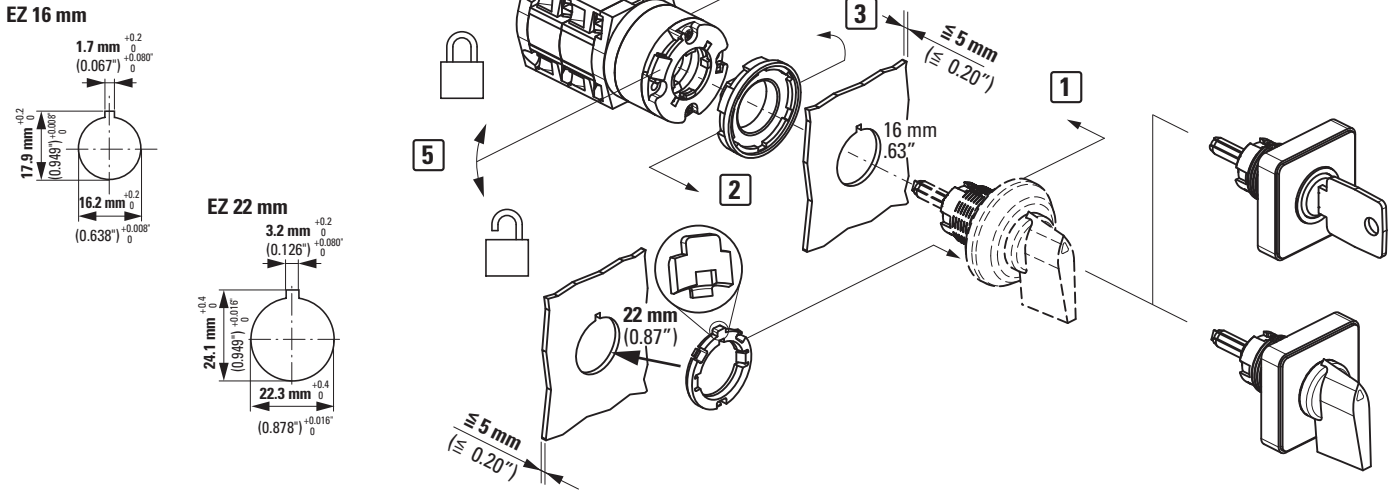

TM...

- en **Control switches**
- de **Steuerschalter**
- fr **Commutateurs de commande**
- es **Commutadores de maniobra**
- it **Commutatori di controllo**
- zh **控制开关**
- ru **Управляющие выключатели**