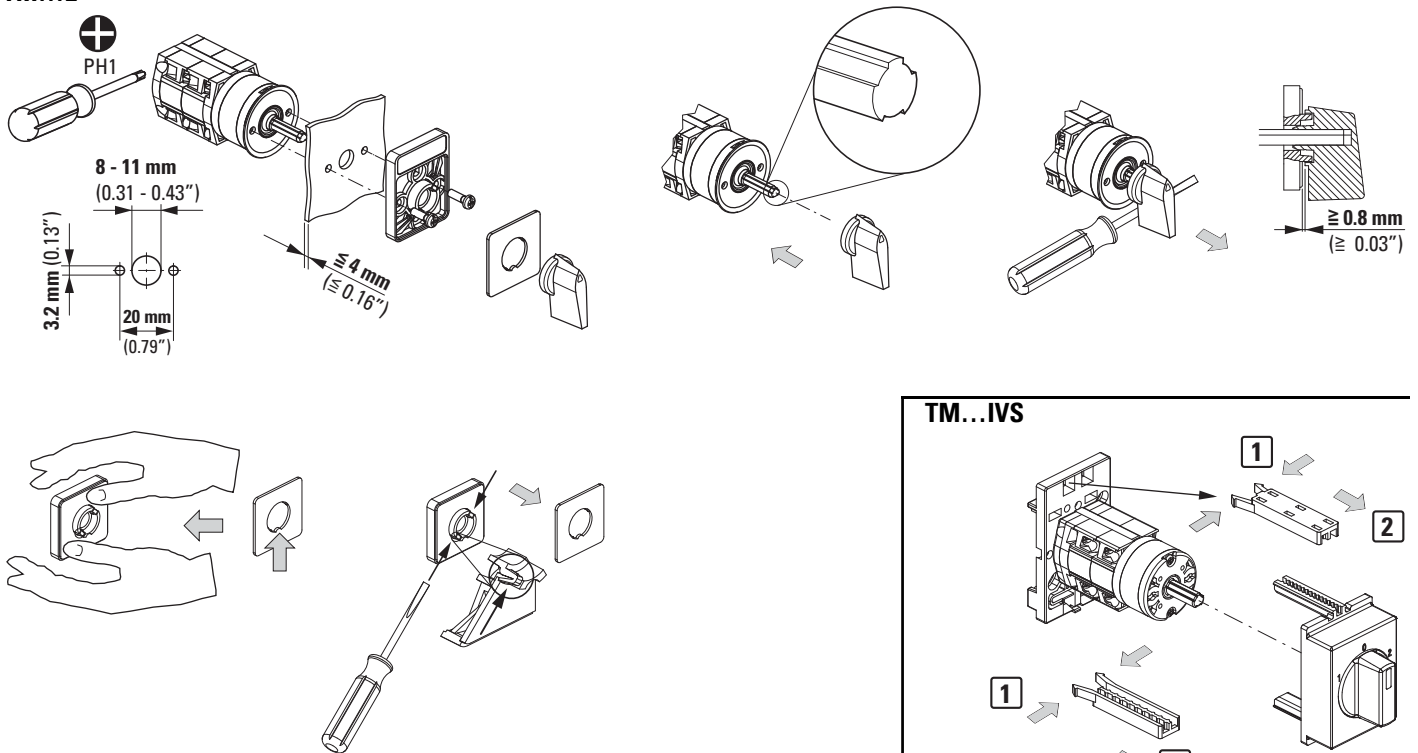

TM-1-8174...
TM-1-8175...
TM-1-8176...
TM-1-8178...

TM-2-8177...
TM-2-8183...
TM-2-8400...
TM-2-8550...
TM-2-8551...
TM-2-8790...

TM-3-8228...
TM-3-8401...
TM-4-8552...

⚠ Electric current! Danger to life!
Only skilled or instructed persons may carry out the following operations.

(de) Lebensgefahr durch elektrischen Strom!
Nur Elektrofachkräfte und elektrotechnisch unterwiesene Personen dürfen die im Folgenden beschriebenen Arbeiten ausführen.

(fr) Tension électrique dangereuse !
Seules les personnes qualifiées et averties doivent exécuter les travaux ci-après.

(es) ¡Corriente eléctrica! ¡Peligro de muerte!
El trabajo a continuación descrito debe ser realizado por personas cualificadas y advertidas.

(it) Tensione elettrica: Pericolo di morte!
Solo persone abilitate e qualificate possono eseguire le operazioni di seguito riportate.

(zh) 触电危险!
只允许专业人员和受过专业训练的人员进行下列工作。

(ru) Электрический ток! Опасно для жизни!
Только специалисты или проинструктированные лица могут выполнять следующие операции.

UL60947-4-1, UL508

Temperature rating of wire   Range of temperature (°C)
60 - 75

GENERAL

Terminal screw torque	tightening torque (Nm)	tightening torque (lb-in)
	0,4	3,5
General information	Use copper wire, only.	

	a	a
TM	6 mm (0.23")	
TM...		tightening torque
	1 x 1.0 mm² 2 x 1.0 mm²	0.4 Nm (3.5 lb-in)
	1 x 1.5 mm² 2 x 1.5 mm²	
	AWG14	

TM...E