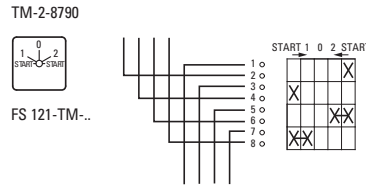

TM...

- en **Control switches**
- de **Steuerschalter**
- fr **Commutateurs de commande**
- es **Commutadores de maniobra**
- it **Commutatori di controllo**
- zh **控制开关**
- ru **Управляющие выключатели**