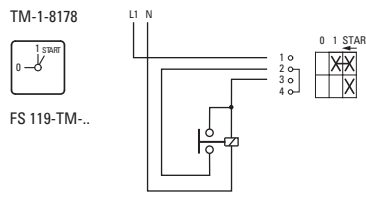

TM...

- en **Control switches**
- de **Steuerschalter**
- fr **Commutateurs de commande**
- es **Commutadores de maniobra**
- it **Commutatori di controllo**
- zh **控制开关**
- ru **Управляющие выключатели**