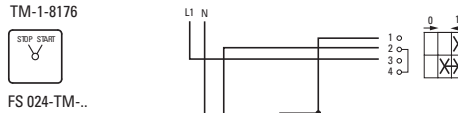

TM...

- en **Control switches**
- de **Steuerschalter**
- fr **Commutateurs de commande**
- es **Commutadores de maniobra**
- it **Commutatori di controllo**
- zh **控制开关**
- ru **Управляющие выключатели**