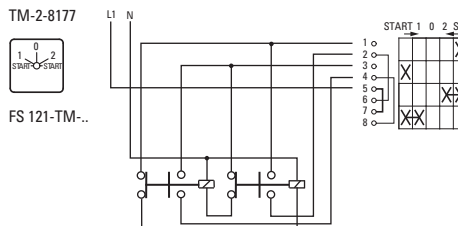

TM...

- en **Control switches**
- de **Steuerschalter**
- fr **Commutateurs de commande**
- es **Commutadores de maniobra**
- it **Commutatori di controllo**
- zh **控制开关**
- ru **Управляющие выключатели**