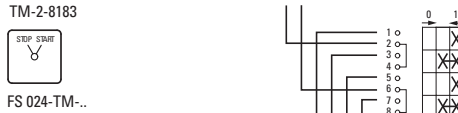

TM...

- en **Control switches**
- de **Steuerschalter**
- fr **Commutateurs de commande**
- es **Commutadores de maniobra**
- it **Commutatori di controllo**
- zh **控制开关**
- ru **Управляющие выключатели**