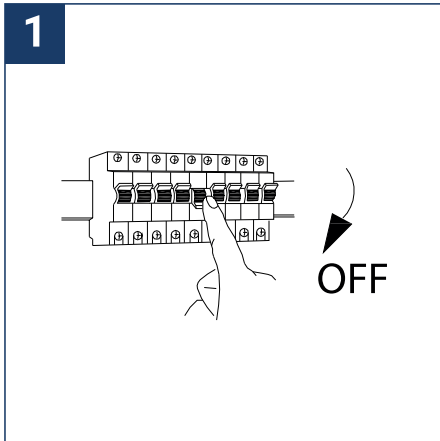

Ref : 7788-77875-77880-7773

! <https://www.miidex.com/283-connecteurs-etanches-et-boites-de-derivation>