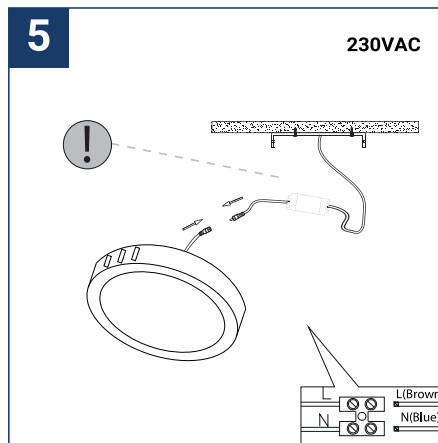

Ref : 7788-77875-77880-7773

! <https://www.miidex.com/283-connecteurs-etanches-et-boites-de-derivation>