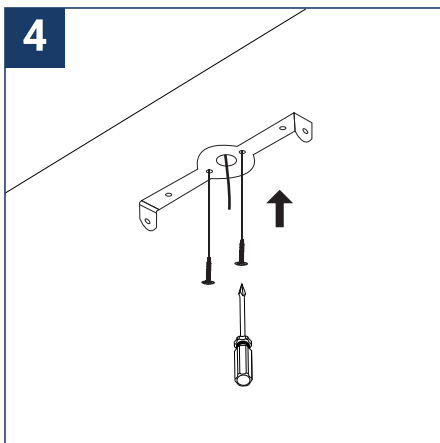

Ref : 7788-77875-77880-7773

! <https://www.miidex.com/283-connecteurs-etanches-et-boites-de-derivation>