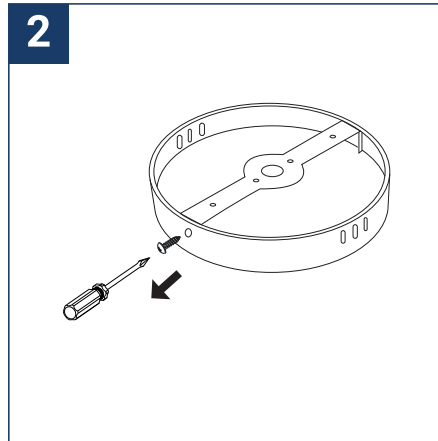

Ref : 7788-77875-77880-7773

! <https://www.miidex.com/283-connecteurs-etanches-et-boites-de-derivation>