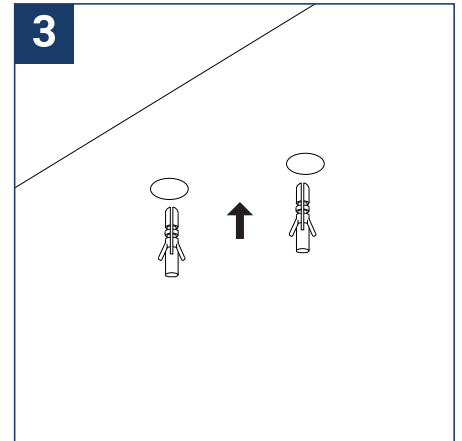

Ref : 7788-77875-77880-7773

! <https://www.miidex.com/283-connecteurs-etanches-et-boites-de-derivation>