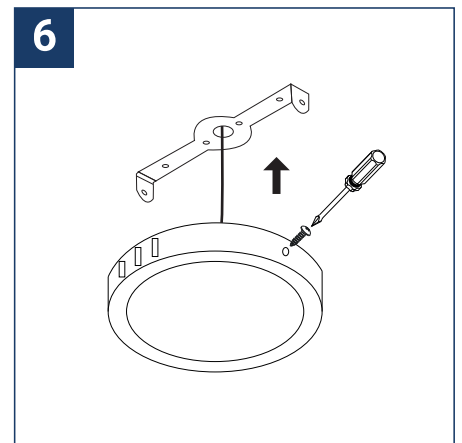

Ref : 7788-77875-77880-7773

! <https://www.miidex.com/283-connecteurs-etanches-et-boites-de-derivation>