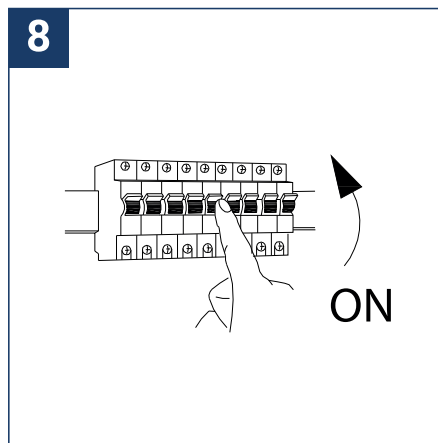

Ref : 7788-77875-77880-7773

! <https://www.miidex.com/283-connecteurs-etanches-et-boites-de-derivation>