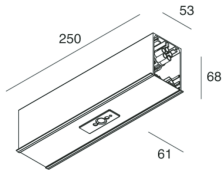

Novalux S.r.l. via Marzabotto, 2 40050 Funo di Argelato (BO) Italy
Tel: +39 051 860558 · Fax +39 051 6647859 · Mail: info@novalux.it · VAT number 00536541204 · novalux.com
Company subject to the management and coordination by SLV GmbH

This technical data sheet is owned by Novalux S.r.l., all rights reserved. Novalux S.r.l. reserves the right to make changes without prior notice.