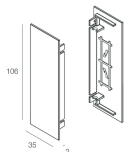

RECTA

111402.20

novalux
ITALIAN LIGHTING DESIGN SINCE 1948

COMPLETION ACCESSORIES

RECTA: COPPIA TESTATE CF

111428.20