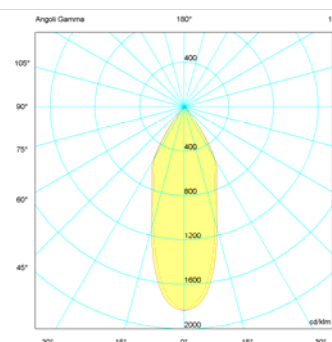

LIGHT SOURCE

LED quantity	1
Power max	12 W
Total lumen output (3000K)	980 lm
Efficacy lm/W (3000K)	82 lm/W
LOR (3000K)	55%
CRI	>80 – >90
LED Temperature (K)	2700K – 3000K – 3000K CRI>90 – 4000K – 5000K
Average operational life	50.000 hours

OPTIC

Material	DELFIN reflector
Available optics	10° - 20° - 40°
Beam direction	Fixed
Flux symmetry	Symmetrical
Accessories	-

LED FIXTURE

Material	Aluminum
Finish	Aluminum Hard Coat Anodizing (Black, Grey), Painted (White)
Available finishes	Black, Grey
IP Rate	IP40
Working Temperature	-20° ÷ +40°
Accessories	-

NOTES

12W

H(m)	D(m)	E _{max} (lx)	E _{av} (lx)
40°			
1.00	0.67	1799	1091
2.00	1.35	450	273
3.00	2.02	200	121
4.00	2.70	112	68
5.00	3.37	72	44