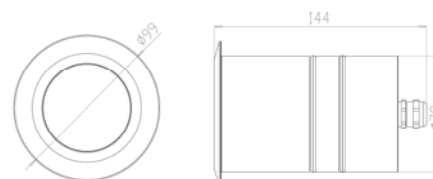

LIGHT SOURCE

LED quantity	1
Power max	12 W
Total lumen output (3000K)	980 lm
Efficacy lm/W (3000K)	82 lm/W
LOR (3000K)	55%
CRI	>80 – >90
LED Temperature (K)	2700K – 3000K – 3000K CRI>90 – 4000K – 5000K
Average operational life	50.000 hours

OPTIC

Material	DELFIN reflector
Available optics	10° - 20° - 40°
Beam direction	Fixed
Flux symmetry	Symmetrical
Accessories	-

LED FIXTURE

Material	Aluminum
Finish	Aluminum Hard Coat Anodizing (Black, Grey), Painted (White)
Available finishes	Black, Grey
IP Rate	IP40
Working Temperature	-20° ÷ +40°
Accessories	-

ELECTRICAL FEATURES

Driver	Remote
Dimmable	Push, 1-10V, DALI
For emergency lighting	Upon Request
Connection	In series at 250mA – 350mA – 500mA
Class	III

MECHANICAL FEATURES

Dimensions (mm)	Ø50 x 108
Weight	350 gr
Mounting	Wall, Ceiling
Cut-out (mm)	-
Use	Indoor

NOTES

12W

H(m)	D(m)	E _{max} (lx)	E _{av} (lx)
40°			
1.00	0.67	1799	1091
2.00	1.35	450	273
3.00	2.02	200	121
4.00	2.70	112	68
5.00	3.37	72	44