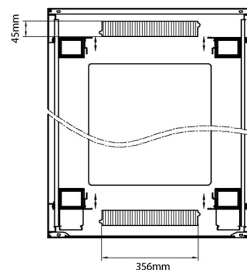

Dessins de produits

Front

Side

Rear

Roof

Base

Base Cut Out Dimensions

580 mm Wide
by
276 mm Deep (600 mm deep rack)
476 mm Deep (800 mm deep rack)
676 mm Deep (1000 mm deep rack)