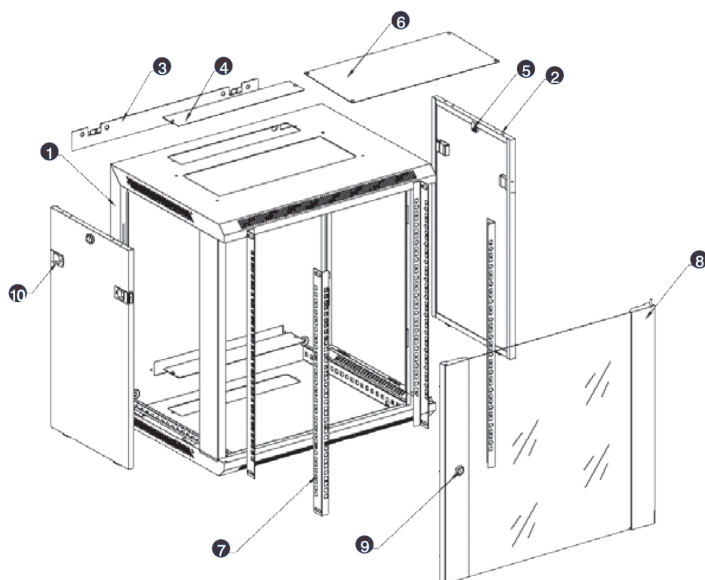

- Lockable, quick release side panels, for maximum access into cabinet

- Cable entry cut out in top and base

- Angled vented roof

- Adjustable 19" mounting profiles

Vue éclatée

- ① Frame
- ② Side panel
- ③ Mounting panel
- ④ Cable entry cover, removeable
- ⑤ Side key lock
- ⑥ Fan cover, removeable
- ⑦ Mounting profile
- ⑧ Front door
- ⑨ Front door key lock
- ⑩ Slam latch lock

- ① Slam latch lock
- ② Side panel
- ③ Mounting panel
- ④ Cable entry cover, removeable
- ⑤ Side key lock
- ⑥ Fan cover, removeable
- ⑦ Mounting profile
- ⑧ Front door
- ⑨ Front door key lock

Dessins de produits