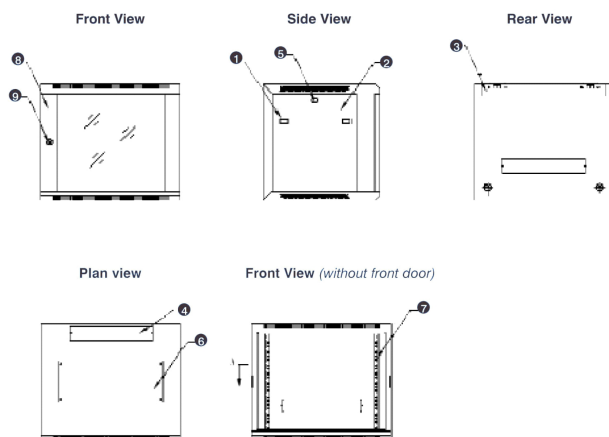

- Lockable, quick release side panels, for maximum access into cabinet

- Cable entry cut out in top and base

- Angled vented roof

- Adjustable 19" mounting profiles

Vue éclatée

- ① Frame
- ② Side panel
- ③ Mounting panel
- ④ Cable entry cover, removeable
- ⑤ Side key lock
- ⑥ Fan cover, removeable
- ⑦ Mounting profile
- ⑧ Front door
- ⑨ Front door key lock
- ⑩ Slam latch lock

- ① Slam latch lock
- ② Side panel
- ③ Mounting panel
- ④ Cable entry cover, removeable
- ⑤ Side key lock
- ⑥ Fan cover, removeable
- ⑦ Mounting profile
- ⑧ Front door
- ⑨ Front door key lock

Dessins de produits