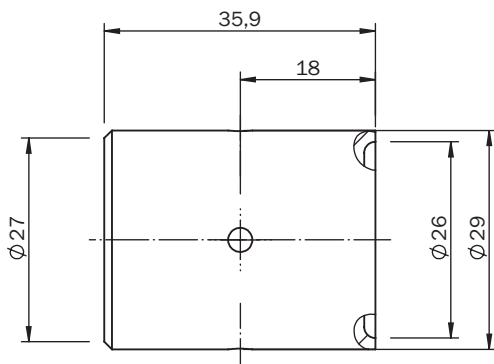

BEF-HA-SHWD29-LFC1

SICK
Sensor Intelligence.

Ordering information

Type	Part no.
BEF-HA-SHWD29-LFC1	2115889

Other models and accessories → www.sick.com/

Detailed technical data

Technical specifications

Accessory group	Flanges
Accessory family	Weld-in flange
Description	Welding adapter D29 / 1.4435 (Ra < 0.76 µm)

Dimensional drawing (Dimensions in mm (inch))

SICK AT A GLANCE

SICK is one of the leading manufacturers of intelligent sensors and sensor solutions for industrial applications. A unique range of products and services creates the perfect basis for controlling processes securely and efficiently, protecting individuals from accidents and preventing damage to the environment.