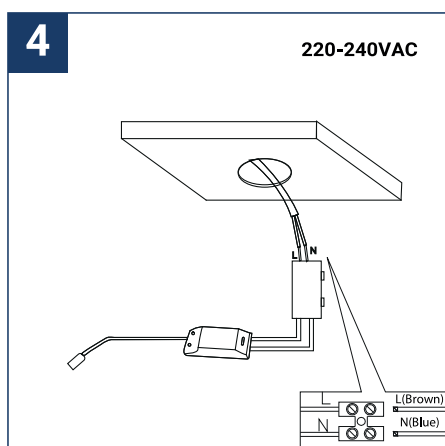

Ref : 7744-7745-7746-7747-7748-7749-7754-7755-7756-7757-77551-77571

<https://www.miidex.com/283-connecteurs-etanches-et-boites-de-derivation>