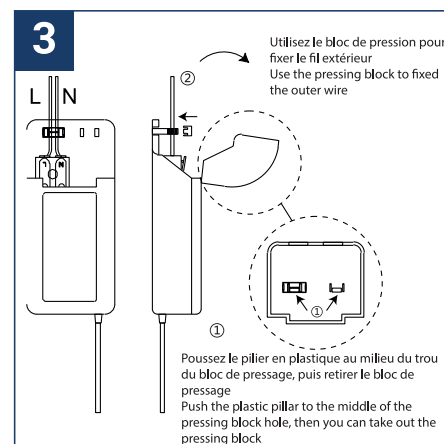

Ref : 7744-7745-7746-7747-7748-7749-7754-7755-7756-7757-77551-77571

<https://www.miidex.com/283-connecteurs-etanches-et-boites-de-derivation>