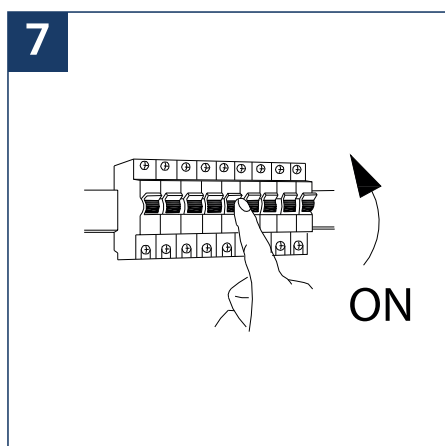

Ref : 7744-7745-7746-7747-7748-7749-7754-7755-7756-7757-77551-77571

<https://www.miidex.com/283-connecteurs-etanches-et-boites-de-derivation>