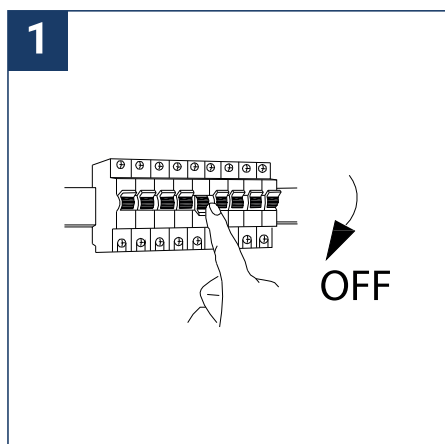

Ref : 7744-7745-7746-7747-7748-7749-7754-7755-7756-7757-77551-77571

<https://www.miidex.com/283-connecteurs-etanches-et-boites-de-derivation>