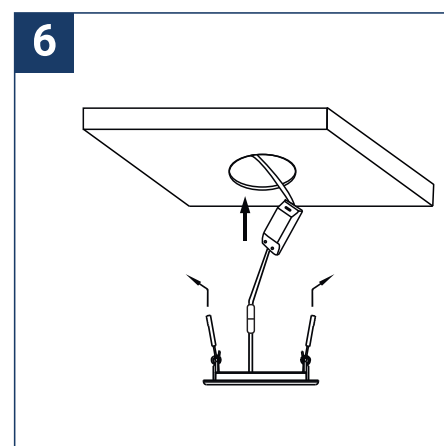

Ref : 7744-7745-7746-7747-7748-7749-7754-7755-7756-7757-77551-77571

<https://www.miidex.com/283-connecteurs-etanches-et-boites-de-derivation>