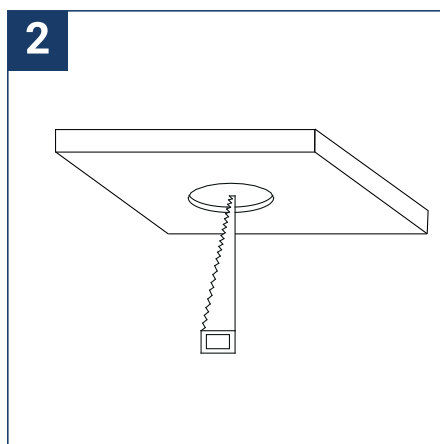

Ref : 7744-7745-7746-7747-7748-7749-7754-7755-7756-7757-77551-77571

<https://www.miidex.com/283-connecteurs-etanches-et-boites-de-derivation>