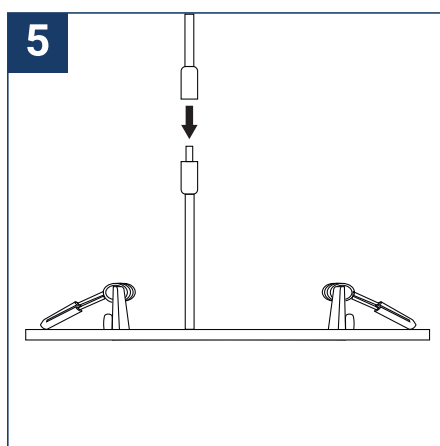

Ref : 7744-7745-7746-7747-7748-7749-7754-7755-7756-7757-77551-77571

<https://www.miidex.com/283-connecteurs-etanches-et-boites-de-derivation>