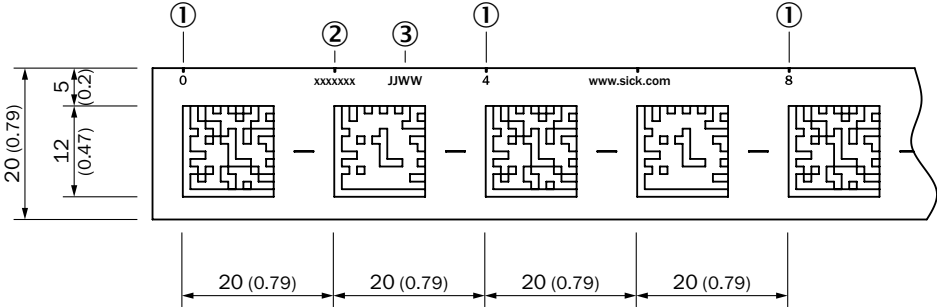

Dimensional drawing (Dimensions in mm (inch))

- ① Length specifications in cm
- ② Part no.
- ③ Dat-Code JJWW