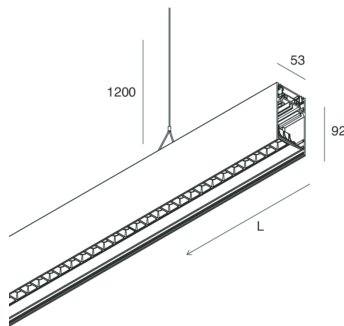

HERO B

108731.01

novalux
ITALIAN LIGHTING DESIGN SINCE 1948

Features

Use: Indoor
Type of installation: SUSPENDED
Emission: DIRECT/INDIRECT
Optics: MICRO OPTICS
Colour: WHITE
Dimming: ON/OFF
Emergency: NO
L: 1428mm
A: 53mm
H: 92mm
Made in: ITALY
Warranty: 5 years
Weight: 5kg