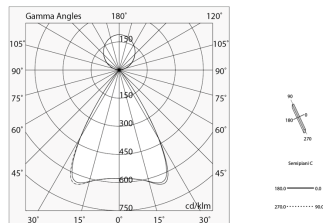

HERO B

108731.01

novalux
ITALIAN LIGHTING DESIGN SINCE 1948

Features

Use: Indoor
Type of installation: SUSPENDED
Emission: DIRECT/INDIRECT
Optics: MICRO OPTICS
Colour: WHITE
Dimming: ON/OFF
Emergency: NO
L: 1428mm
A: 53mm
H: 92mm
Made in: ITALY
Warranty: 5 years
Weight: 5kg

Tech data

Luminaire input power: 69W
Luminaire luminous flux: 6323lm
Direct luminous flux: 3556lm
Indirect luminous flux: 2767lm
IP: 40
Insulation class: I
Supply voltage: 220-240V 50/60Hz
UGR: <19
SELV: Si