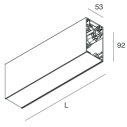

HERO B

1087B4.02

novalux
ITALIAN LIGHTING DESIGN SINCE 1948

COMPLETION ACCESSORIES

HERO B: MOD.CIECO 250 NE

1087A3.02