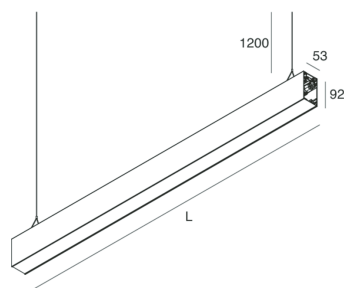

HERO B

1087B4.02

novalux
ITALIAN LIGHTING DESIGN SINCE 1948

Features

Use: Indoor
Type of installation: SUSPENDED
Emission: INDIRECT
Optics: OPAL
Colour: BLACK
Dimming: ON/OFF
Emergency: NO
L: 1120mm
A: 53mm
H: 92mm
Made in: ITALY
Warranty: 5 years
Weight: 4kg