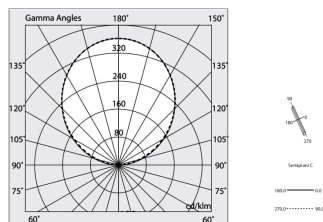

HERO B

1087B4.02

novalux
ITALIAN LIGHTING DESIGN SINCE 1948

Features

Use: Indoor
Type of installation: SUSPENDED
Emission: INDIRECT
Optics: OPAL
Colour: BLACK
Dimming: ON/OFF
Emergency: NO
L: 1120mm
A: 53mm
H: 92mm
Made in: ITALY
Warranty: 5 years
Weight: 4kg