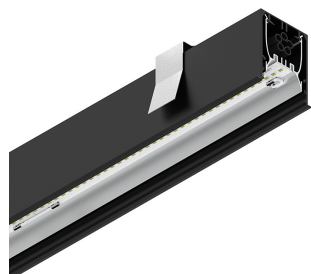

HERO C

108831.02H + 108901.99

novalux
ITALIAN LIGHTING DESIGN SINCE 1948

Features

Use: Indoor
Type of installation: RECESSED INTO PLASTERBOARD
Emission: DIRECT
Optics: OPAL
Colour: BLACK
Dimming: PUSH, DALI
Emergency: NO
L: 1120mm
A: 61mm
H: 68mm
Made in: ITALY
Warranty: 5 years
Weight: 2.8kg

Tech data

Luminaire input power: 28.5W
Luminaire luminous flux: 1942lm
IP: 40
Insulation class: I
Supply voltage: 220-240V 50/60Hz
SELV: Si

Source

Light source: LED
Source power: 24W
Colour temperature: 3000K
CRI: >90
Colour tolerance: 3 Step MacAdam
LED lifespan: 50000h L80 B20