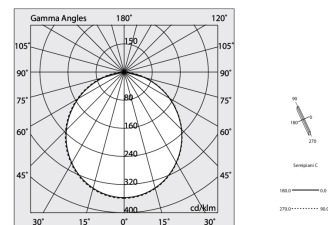

HERO C

108831.02H + 108901.99

novalux
ITALIAN LIGHTING DESIGN SINCE 1948

Features

Use: Indoor
Type of installation: RECESSED INTO PLASTERBOARD
Emission: DIRECT
Optics: OPAL
Colour: BLACK
Dimming: PUSH, DALI
Emergency: NO
L: 1120mm
A: 61mm
H: 68mm
Made in: ITALY
Warranty: 5 years
Weight: 2.8kg