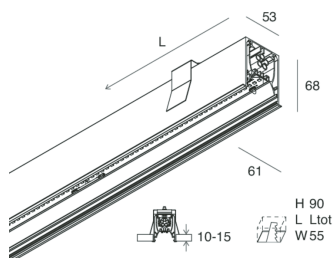

HERO C

108831.02H + 108901.99

novalux
ITALIAN LIGHTING DESIGN SINCE 1948

Features

Use: Indoor
Type of installation: RECESSED INTO PLASTERBOARD
Emission: DIRECT
Optics: OPAL
Colour: BLACK
Dimming: PUSH, DALI
Emergency: NO
L: 1120mm
A: 61mm
H: 68mm
Made in: ITALY
Warranty: 5 years
Weight: 2.8kg