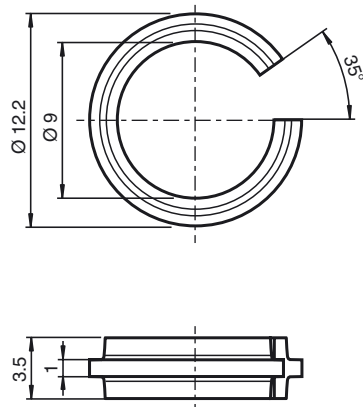

## Dimensions

## Marque de commande

**V1-MARKING-RING-YELLOW**

Marking ring for M12 plug