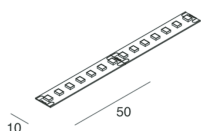

STRIP LED

100946.99

novalux
ITALIAN LIGHTING DESIGN SINCE 1948

Features

Use: Indoor
Dimming: WITH ACCESSORY
Emergency: WITH ACCESSORY
L: 5000mm
A: 10mm
Warranty: 5 years
Weight: 0.15kg

Tech data

Luminous flux in emergency: L min = 40 L max = 170 - 1h: 17% / 3h: 7%
IP: 20
Insulation class: III
Supply voltage: 24 Vdc
Energy efficiency class: E
SELV: No

Source

Light source: LED
Source power: 14.4W/m
Source luminous flux: 1880lm
Colour temperature: 4000K
CRI: >80
LED lifespan: 30000h L70 B20

Compliance

CEI EN 60598-1:2015 + A11:2009. IEC 60598-2:2015 2-1

Standards

Photobiological risk: RISK GROUP 1 Certified fixture in RISK GROUP 1 (Low Risk)-The fixture does not pose a hazard due to normal behavioral limitations on exposure - in accordance with CEI EN 62471:2010-01, IEC TR 62778:2014.

[View more product info](#)

Novalux S.r.l. via Marzabotto, 2 40050 Funo di Argelato (BO) Italy
Tel: +39 051 860558 · Fax +39 051 6647859 · Mail: info@novalux.it · VAT number 00536541204 · novalux.com
Company subject to the management and coordination by SLV GmbH

This technical data sheet is owned by Novalux S.r.l., all rights reserved. Novalux S.r.l. reserves the right to make changes without prior notice.