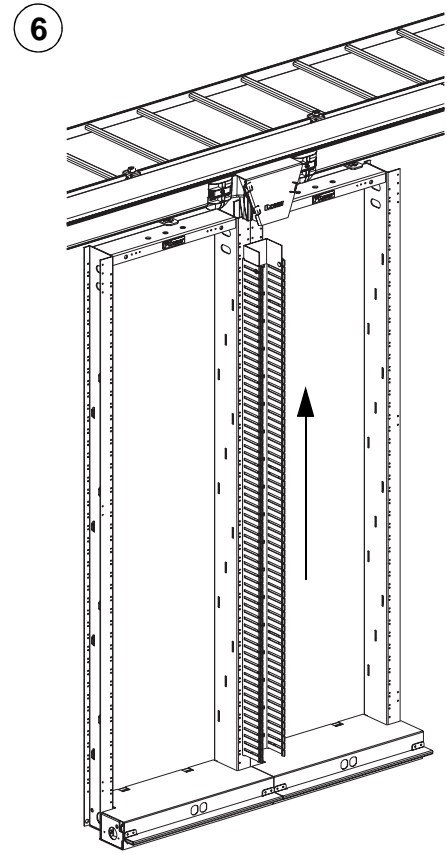

INSTALLATION INSTRUCTIONS

Instruction Sheet RW189

WORLDWIDE SUBSIDIARIES AND SALES OFFICES

17301 Ridgeland Avenue
Tinley Park, IL 60477-3901
Web Site: www.panduit.com

Fax: 708-532-1811
Technical Support: 800-777-3300
E-mail: cs@panduit.com