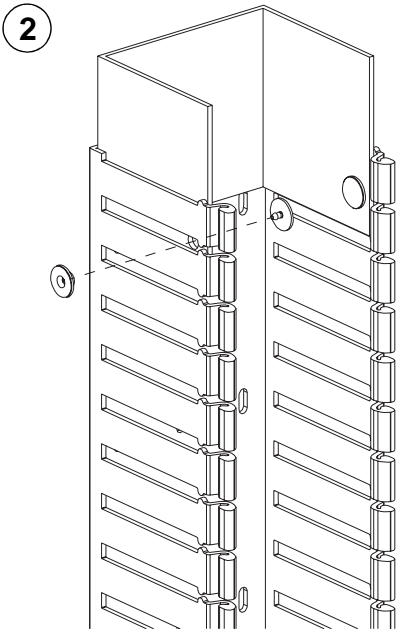

For Use With *PANDUIT*
FIBERRUNNER 4x4 and 6x4
Cable Routing Systems

FIBERRUNNER Hinged Duct 4x4 Kit

Part Number: FRHD4KT

INSTALLATION INSTRUCTIONS

© Panduit Corp. 2004

For Technical Assistance, Call: 800-777-3300