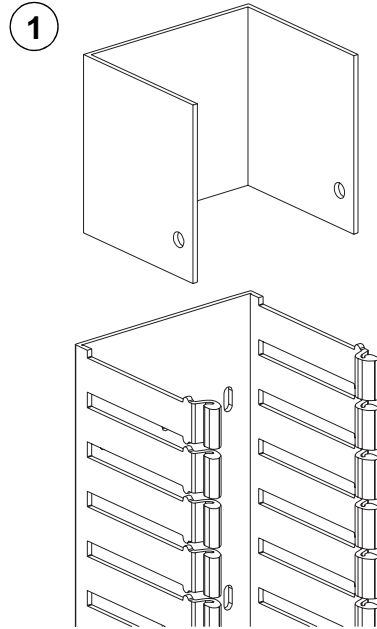

For Use With *PANDUIT*
FIBERRUNNER 4x4 and 6x4
Cable Routing Systems

FIBERRUNNER Hinged Duct 4x4 Kit

Part Number: FRHD4KT

INSTALLATION INSTRUCTIONS

© Panduit Corp. 2004

For Technical Assistance, Call: 800-777-3300