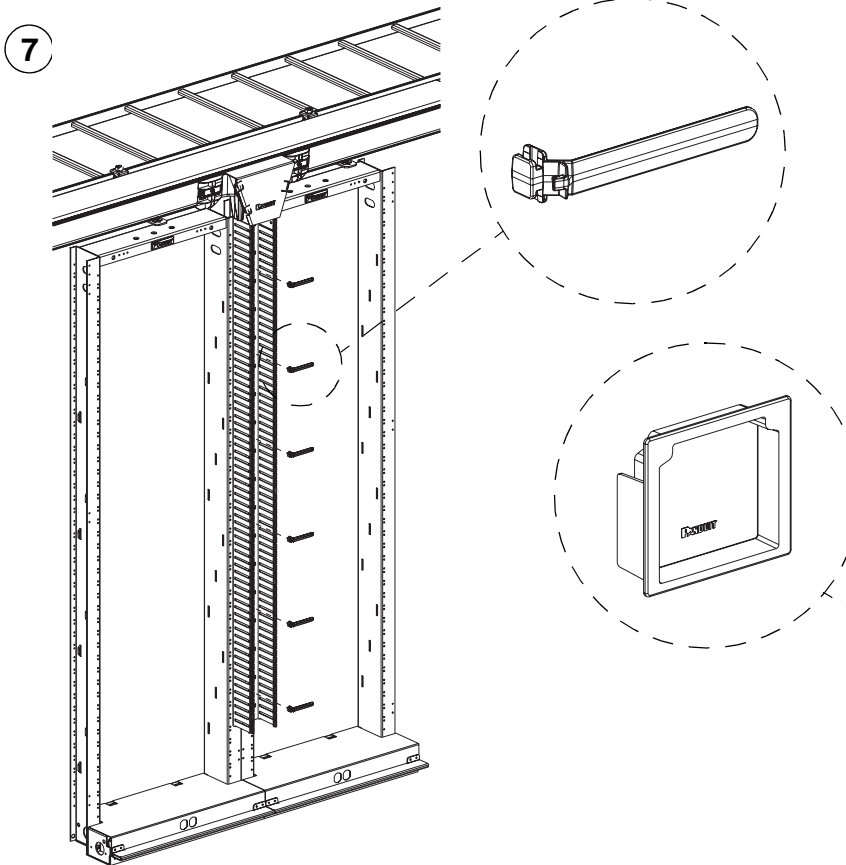

INSTALLATION INSTRUCTIONS

Instruction Sheet RW189

WORLDWIDE SUBSIDIARIES AND SALES OFFICES

17301 Ridgeland Avenue
Tinley Park, IL 60477-3901
Web Site: www.panduit.com

Fax: 708-532-1811
Technical Support: 800-777-3300
E-mail: cs@panduit.com