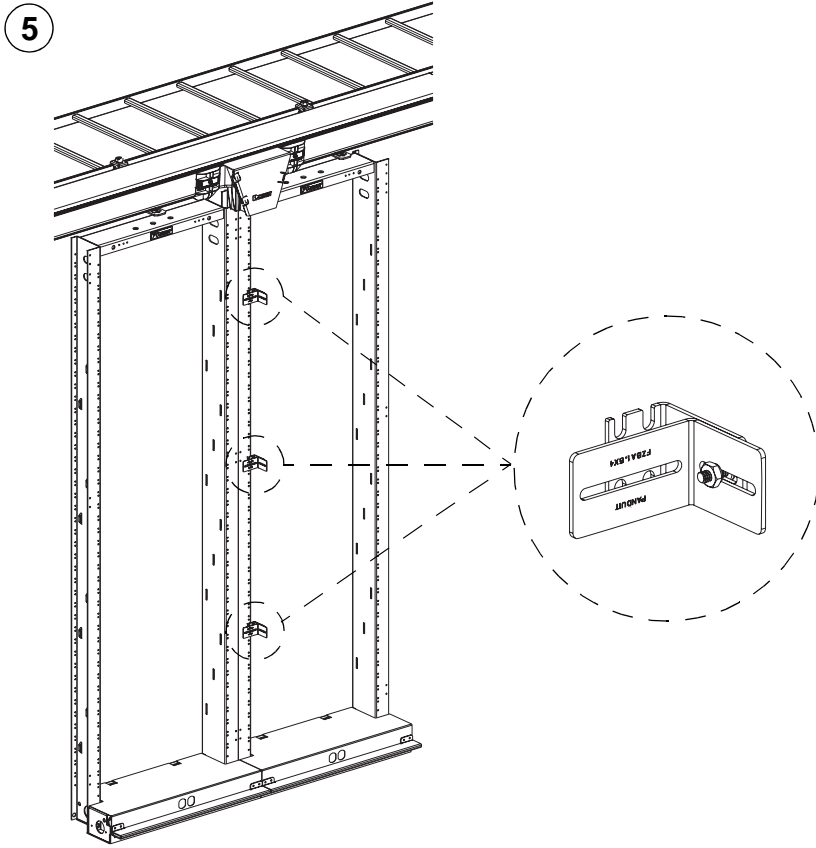

INSTALLATION INSTRUCTIONS

Instruction Sheet RW189

WORLDWIDE SUBSIDIARIES AND SALES OFFICES

17301 Ridgeland Avenue
Tinley Park, IL 60477-3901
Web Site: www.panduit.com

Fax: 708-532-1811
Technical Support: 800-777-3300
E-mail: cs@panduit.com