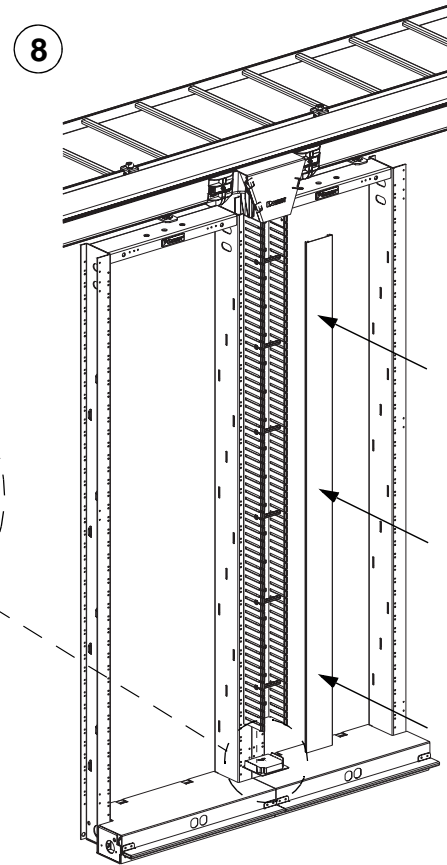

INSTALLATION INSTRUCTIONS

Instruction Sheet RW189

WORLDWIDE SUBSIDIARIES AND SALES OFFICES

17301 Ridgeland Avenue
Tinley Park, IL 60477-3901
Web Site: www.panduit.com

Fax: 708-532-1811
Technical Support: 800-777-3300
E-mail: cs@panduit.com