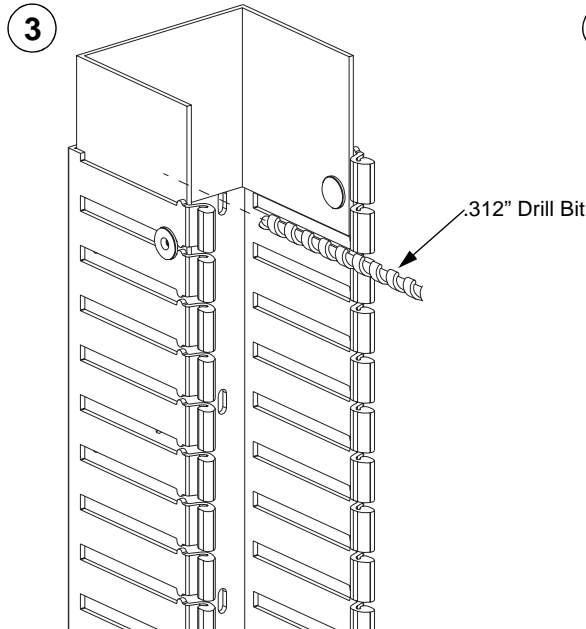

For Use With *PANDUIT*
FIBERRUNNER 4x4 and 6x4
Cable Routing Systems

FIBERRUNNER Hinged Duct 4x4 Kit

Part Number: FRHD4KT

INSTALLATION INSTRUCTIONS

© Panduit Corp. 2004

For Technical Assistance, Call: 800-777-3300