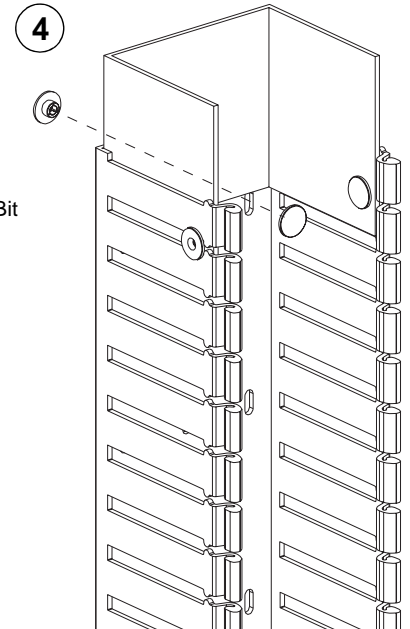

For Use With *PANDUIT*
FIBERRUNNER 4x4 and 6x4
Cable Routing Systems

FIBERRUNNER Hinged Duct 4x4 Kit

Part Number: FRHD4KT

INSTALLATION INSTRUCTIONS

© Panduit Corp. 2004

For Technical Assistance, Call: 800-777-3300