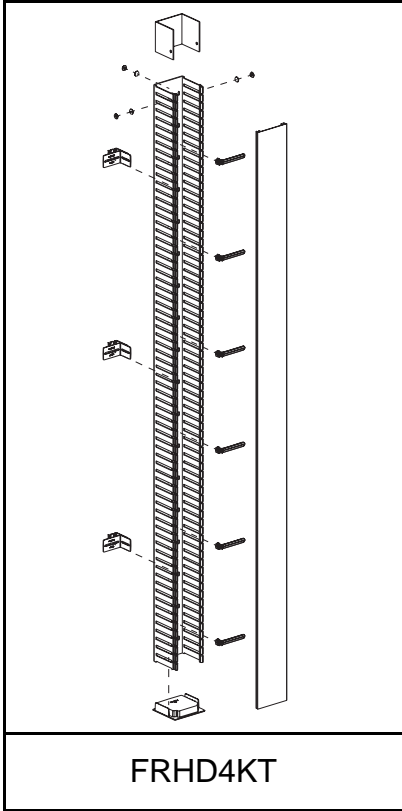

For Use With *PANDUIT*
FIBERRUNNER 4x4 and 6x4
Cable Routing Systems

FIBERRUNNER Hinged Duct 4x4 Kit

Part Number: FRHD4KT

INSTALLATION INSTRUCTIONS

© Panduit Corp. 2004

For Technical Assistance, Call: 800-777-3300