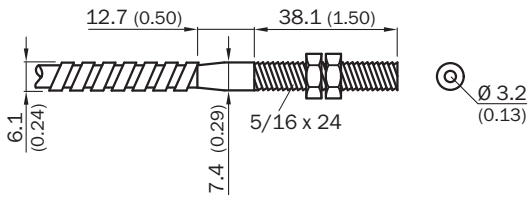

Dimensional drawing (Dimensions in mm (inch))

LIST32900, LBST32900