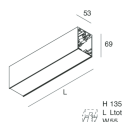

HERO: MOD.CIECO 1400 CAP

108680.21