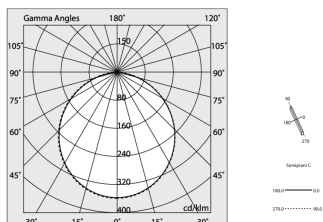

H 135
L 589x589
W 55

Features

Use: Indoor
Type of installation: WALL, RECESSED INTO PLASTERBOARD, SUSPENDED, CEILING MOUNTED, TRACK
Emission: DIRECT
Optics: OPAL
Colour: CAPPUCCINO
Dimming: PUSH, DALI
Emergency: NO
L: 589x589mm
A: 53mm
H: 69mm
Made in: ITALY
Warranty: 5 years
Weight: 2.1kg