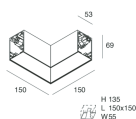

HERO: MOD.CIECO ANG.DX 150 CAP

108678.21