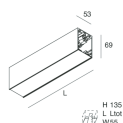

HERO: MOD.CIECO 1120 CAP

108679.21