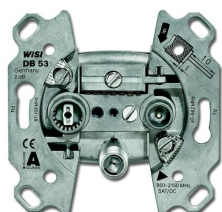

# Flush Mounted Inserts TV / Radio / SAT End socket

## Informations générales

Extension du type de produit	0232-101-500
Code de produit	2CKA000230A0463
EAN	4011395176146
Description courte	Flush Mounted Inserts TV / Radio / SAT End socket
Description longue	Broadband technology 47-2.150 MHz. SAT connection designed as screwable F-male plug. with remote feed via F-bush For DVB-T and broadband-cable-systems. For analogue and digital transmission. With claw. Minimal installation depth, class A.

## Technique

Fiche produit, informations techniques	No document needed
Application	TV / Radio / SAT
Number of IEC Outlets	3
Design Range	63x63 Busch-balance SI

	Busch-art linear future linear Busch-axcent Busch-axcent pur solo carat future Busch-Dynasty Pure Stainless Steel Reflex SI Reflex SI Linear Reflex SI/SI Linear Busch-Duro 2000 Busch-Duro 2000 SI Linear alpha alpha exclusive alpha nea impuls
Cover Plate Type	None
Type de montage	Flush Mounted
Type of Fastening	Mounting with Claw Mounting with Screw
Finition de surface	Surface protection: Metallic Surface finishing: Not applicable
Model Number	End socket
Poids de la batterie	0 g
Application Function	Data Communication / Multimedia