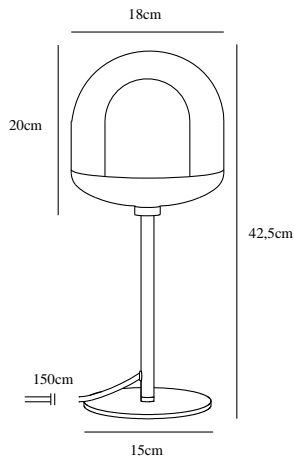

MAGIA | TABLE LIGHTING | WHITE

2112035001

nordlux®

Voltage (V): 230 Volt
IP degree if the fixture includes two types of IP degree: IP20
Maximum compatible bulb wattage (W): 15W
Class (Class I, Class II, Class III): Class 2 (Double isolated)
Lampholder type (eg, E27/E14, etc): E27
Switch placement: On the cable

Primary material: Glass
Secondary material: Metal
Color of the cable: White
Length of the cable (cm): 150
Is the cable replaceable: False

Color: White
Height (cm): 42.5
Width (cm): 18
Tube Diameter (cm): 1.6
Shade Diameter (cm): 18
Base Dimention (cm): 15
Lenght (cm): 18

EAN: 5704924005176
TUN: 2148718
Item Number: 2112035001

Pcs Per Master Carton: 3
Sales Box Height (cm): 50.5
Sales Box Width(cm): 23
Sales Box Depth (cm): 20
Sales Box Volume m³ : 0.0232
Net weight of the luminaire (kg): 2.075