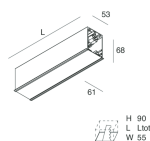

HERO C

108843.02

novalux
ITALIAN LIGHTING DESIGN SINCE 1948

COMPLETION ACCESSORIES

HERO C: MOD.CIECO 250 NE

108852.02