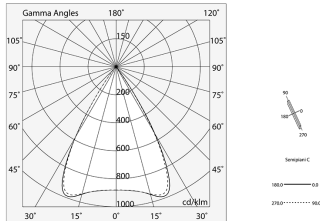

HERO C

108843.02

novalux
ITALIAN LIGHTING DESIGN SINCE 1948

Features

Use: Indoor
Type of installation: RECESSED INTO PLASTERBOARD
Emission: DIRECT
Optics: MICRO OPTICS
Colour: BLACK
Dimming: PUSH, DALI
Emergency: NO
L: 868mm
A: 61mm
H: 68mm
Made in: ITALY
Warranty: 5 years

Tech data

Luminaire input power: 26.5W
Luminaire luminous flux: 2134lm
IP: 40
Insulation class: I
Supply voltage: 220-240V 50/60Hz
UGR: <19
SELV: Si

Source

Light source: LED
Source power: 22W
Colour temperature: 2700K
CRI: >90
Colour tolerance: 3 Step MacAdam
LED lifespan: 50000h L80 B20

Compliance

CEI EN 60598-1:2015 + A11:2009. IEC 60598-2:2015 2-1, 2-2

Standards

Photobiological risk: RISK GROUP 0 Certified fixture in EXEMPT GROUP, in accordance with CEI EN 62471:2010-01, IEC TR 62778:2014.
CAM edilizia: The product complies with the requirements for public buildings, ministerial decree of 23rd June 2022 n.256.

[View more product info](#)

Novalux S.r.l. via Marzabotto, 2 40050 Funo di Argelato (BO) Italy
Tel: +39 051 860558 · Fax +39 051 6647859 · Mail: info@novalux.it · VAT number 00536541204 · novalux.com
Company subject to the management and coordination by SLV GmbH

This technical data sheet is owned by Novalux S.r.l., all rights reserved. Novalux S.r.l. reserves the right to make changes without prior notice.