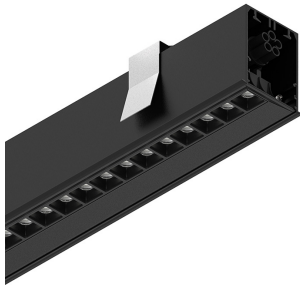

HERO C

108843.02

novalux
ITALIAN LIGHTING DESIGN SINCE 1948

Features

Use: Indoor
Type of installation: RECESSED INTO PLASTERBOARD
Emission: DIRECT
Optics: MICRO OPTICS
Colour: BLACK
Dimming: PUSH, DALI
Emergency: NO
L: 868mm
A: 61mm
H: 68mm
Made in: ITALY
Warranty: 5 years

Tech data

Luminaire input power: 26.5W
Luminaire luminous flux: 2134lm
IP: 40
Insulation class: I
Supply voltage: 220-240V 50/60Hz
UGR: <19
SELV: Si

Source

Light source: LED
Source power: 22W
Colour temperature: 2700K
CRI: >90
Colour tolerance: 3 Step MacAdam
LED lifespan: 50000h L80 B20