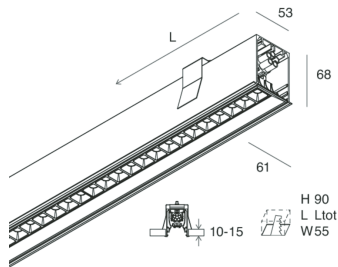

HERO C

108843.02

novalux
ITALIAN LIGHTING DESIGN SINCE 1948

Features

Use: Indoor
Type of installation: RECESSED INTO PLASTERBOARD
Emission: DIRECT
Optics: MICRO OPTICS
Colour: BLACK
Dimming: PUSH, DALI
Emergency: NO
L: 868mm
A: 61mm
H: 68mm
Made in: ITALY
Warranty: 5 years