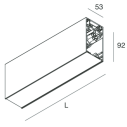

HERO B

1087C2.21

novalux
ITALIAN LIGHTING DESIGN SINCE 1948

COMPLETION ACCESSORIES

HERO B: MOD.CIECO 250 CAP

1087A3.21