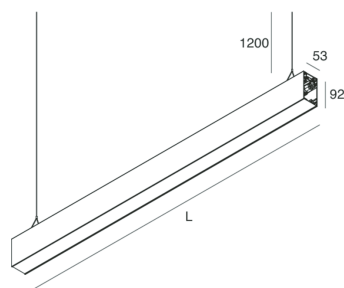

HERO B

1087C2.21

novalux
ITALIAN LIGHTING DESIGN SINCE 1948

Features

Use: Indoor
Type of installation: SUSPENDED
Emission: INDIRECT
Optics: OPAL
Colour: CAPPUCCINO
Dimming: PUSH
Emergency: NO
L: 1120mm
A: 53mm
H: 92mm
Made in: ITALY
Warranty: 5 years
Weight: 4kg