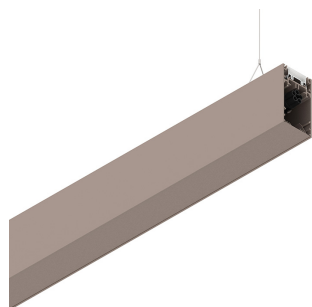

HERO B

1087C2.21

novalux
ITALIAN LIGHTING DESIGN SINCE 1948

Features

Use: Indoor
Type of installation: SUSPENDED
Emission: INDIRECT
Optics: OPAL
Colour: CAPPUCCINO
Dimming: PUSH
Emergency: NO
L: 1120mm
A: 53mm
H: 92mm
Made in: ITALY
Warranty: 5 years
Weight: 4kg