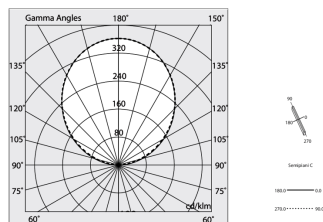

HERO B

1087C2.21

novalux
ITALIAN LIGHTING DESIGN SINCE 1948

Features

Use: Indoor
Type of installation: SUSPENDED
Emission: INDIRECT
Optics: OPAL
Colour: CAPPUCCINO
Dimming: PUSH
Emergency: NO
L: 1120mm
A: 53mm
H: 92mm
Made in: ITALY
Warranty: 5 years
Weight: 4kg