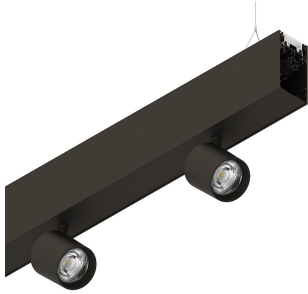

## Features

Use: Indoor  
Type of installation: SUSPENDED  
Emission: DIRECT/INDIRECT  
Optics: SPOT  
Beam: 14°  
Colour: CAFFE  
Dimming: ON/OFF  
Emergency: NO  
L: 1120mm  
A: 53mm  
H: 92mm  
Made in: ITALY  
Warranty: 5 years  
Weight: 2.5kg