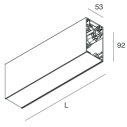

HERO B

108736.20

novalux
ITALIAN LIGHTING DESIGN SINCE 1948

COMPLETION ACCESSORIES

HERO B: MOD.CIECO 250 CAF

1087A3.20