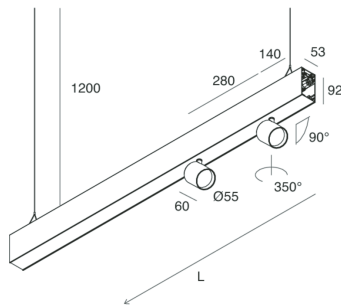

Novalux S.r.l. via Marzabotto, 2 40050 Funo di Argelato (BO) Italy
Tel: +39 051 860558 · Fax +39 051 6647859 · Mail: info@novalux.it · VAT number 00536541204 · novalux.com
Company subject to the management and coordination by SLV GmbH

This technical data sheet is owned by Novalux S.r.l., all rights reserved. Novalux S.r.l. reserves the right to make changes without prior notice.