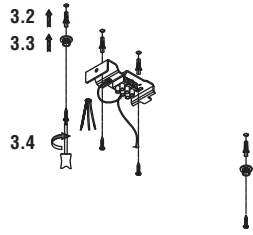

2.1

2.2

2.3

2.4

2.5

3

4

5

VIA ACCESSORY FOR CONTINUOUS LINE ref. 040000097

NOTE: The cables to make the electrical jumper are not included

Connector Kit

Electrical Jumper

NOTE: The cables to make the electrical jumper are not included