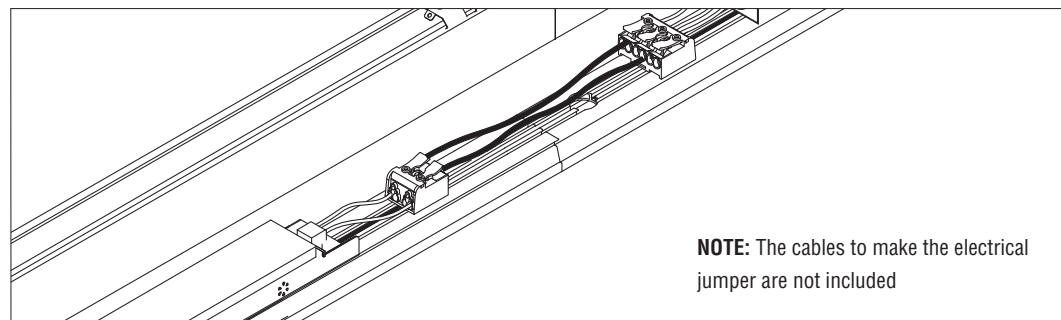

VIA ACCESSORY FOR CONTINUOUS LINE ref. 040000097

NOTE: The cables to make the electrical jumper are not included

Connector Kit

Electrical Jumper

NOTE: The cables to make the electrical jumper are not included