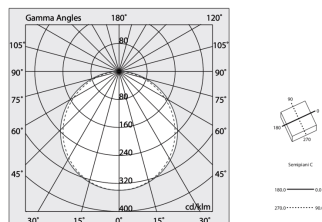

## Features

Use: Indoor  
Type of installation: RECESSED INTO PLASTERBOARD  
Emission: DIRECT  
Optics: OPAL  
Colour: WHITE  
Dimming: ON/OFF  
Emergency: NO  
L: 830mm  
A: 830mm  
H: 31mm  
Made in: ITALY  
Warranty: 5 years