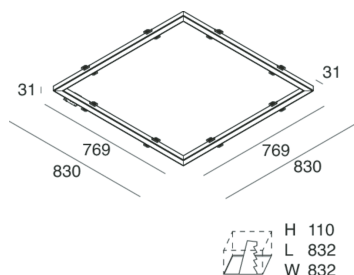

## Features

Use: Indoor  
Type of installation: RECESSED INTO PLASTERBOARD  
Emission: DIRECT  
Optics: OPAL  
Colour: WHITE  
Dimming: ON/OFF  
Emergency: NO  
L: 830mm  
A: 830mm  
H: 31mm  
Made in: ITALY  
Warranty: 5 years