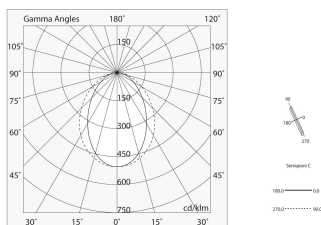

Features

Use: Indoor
Dimming: WITH ACCESSORY
Emergency: NO
Made in: ITALY
Warranty: 5 years
Weight: 0.03kg

Tech data

Luminaire luminous flux: 978lm
Insulation class: III
Supply voltage: 48 Vdc

Source

Light source: LED
Source power: 6.6W
Colour temperature: 4000K
CRI: >90
LED lifespan: 50000h L80 B20

Compliance

CEI EN 60598-1:2015 + A11:2009. IEC 60598-2:2015 2-1

Standards

CAM edilizia: The product complies with the requirements for public buildings, ministerial decree of 23rd June 2022 n.256.

[View more product info](#)