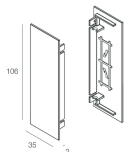

RECTA

111403.20

novalux
ITALIAN LIGHTING DESIGN SINCE 1948

COMPLETION ACCESSORIES

RECTA: COPPIA TESTATE CF

111428.20