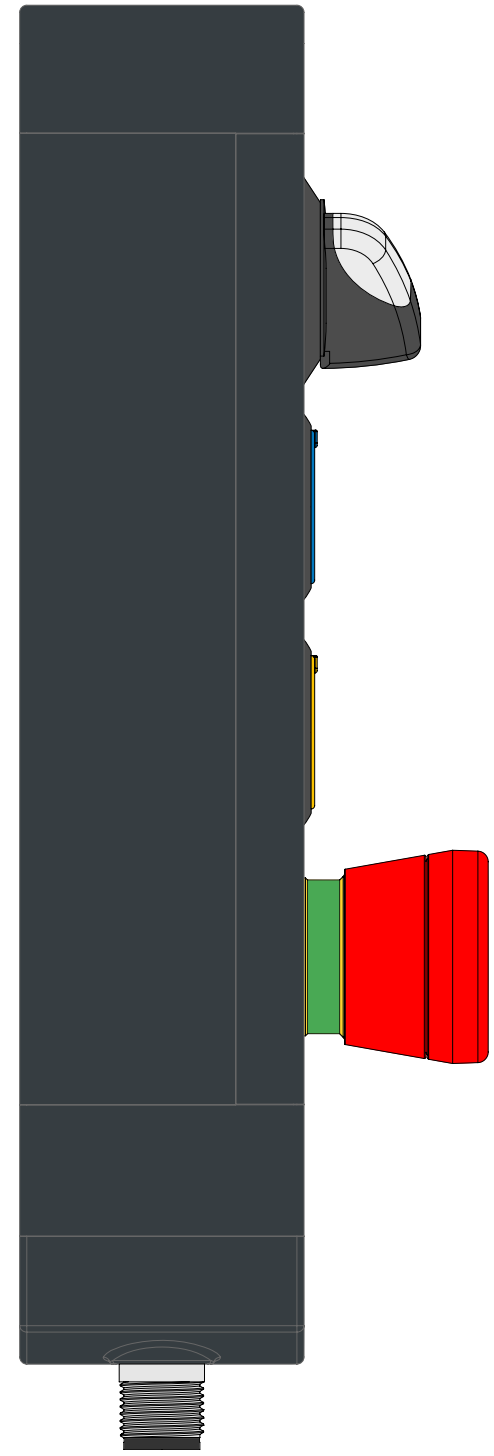

Illuminated selector switch
2 positions
✓

Illuminated button
spring-return

Illuminated button
spring-return

Emergency push button

	Contacts	Diagram
Device 1	1NO	
Device 2	1NO	
Device 3	1NO	
Device 4	2NC	

Connector	M12 with 12 pole at the bottom	
-----------	-----------------------------------	--