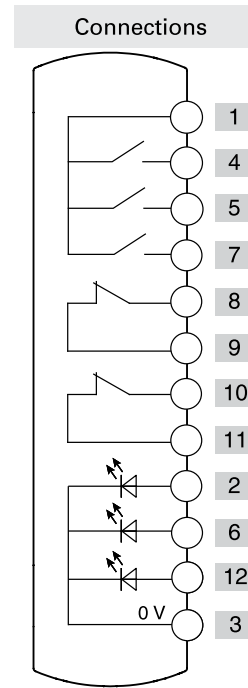

Illuminated selector switch
2 positions
✓

Illuminated button
spring-return

Illuminated button
spring-return

Emergency push button

	Contacts	Diagram
Device 1	1NO	
Device 2	1NO	
Device 3	1NO	
Device 4	2NC	

Connector	M12 with 12 pole at the bottom	
-----------	-----------------------------------	--