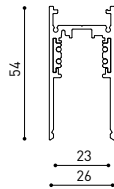

48V SYSTEM
TRACK 48V

TRACK 48V TRIMLESS

TRACK 48V TRIMLESS 1m	A338-01-00-	WT	N
TRACK 48V TRIMLESS 2m	A338-02-00-	WT	N
TRACK 48V TRIMLESS 3m	A338-03-00-	WT	N
TRACK 48V TRIMLESS Corner 90° One Plane	A338-06-00-	WT	N
TRACK 48V TRIMLESS Corner 90° Two Planes	A338-07-00-	WT	N

RECOMMENDED FOR INSTALLATIONS WHERE THE PROFILE CAN BE INSTALLED BEFORE THE FALSE PLASTERBOARD CEILING (THICKNESS 12,5mm.)

TRACK 48V TRIMLESS
Corner 90° One Plane

*Electrical connection not included

TRACK 48V TRIMLESS
Corner 90° Two Planes

*Electrical connection not included

TRACK 48V SURFACE

TRACK 48V SURFACE 1m	A338-11-00-	WT	NT
TRACK 48V SURFACE 2m	A338-12-00-	WT	NT
TRACK 48V SURFACE 3m	A338-13-00-	WT	NT
TRACK 48V SURFACE Corner 90° One Plane	A338-14-00-	WT	NT