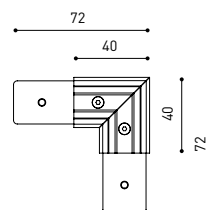

TRACK 48V SURFACE SHORT
Corner 90° One Plane

*Electrical connection not included