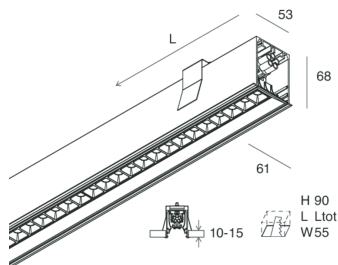

HERO C

108844.01H

novalux
ITALIAN LIGHTING DESIGN SINCE 1948

Features

Use: Indoor
Type of installation: RECESSED INTO PLASTERBOARD
Emission: DIRECT
Optics: MICRO OPTICS
Colour: WHITE
Dimming: PUSH, DALI
Emergency: NO
L: 1428mm
A: 61mm
H: 68mm
Made in: ITALY
Warranty: 5 years
Weight: 4.2kg