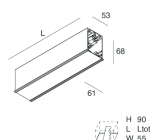

HERO C: MOD.CIECO 1120 BIA

108855.01