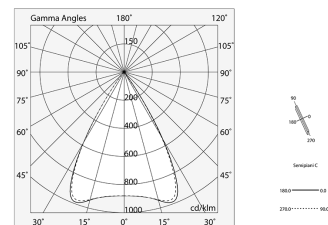

HERO C

108844.01H

novalux
ITALIAN LIGHTING DESIGN SINCE 1948

Features

Use: Indoor
Type of installation: RECESSED INTO PLASTERBOARD
Emission: DIRECT
Optics: MICRO OPTICS
Colour: WHITE
Dimming: PUSH, DALI
Emergency: NO
L: 1428mm
A: 61mm
H: 68mm
Made in: ITALY
Warranty: 5 years
Weight: 4.2kg