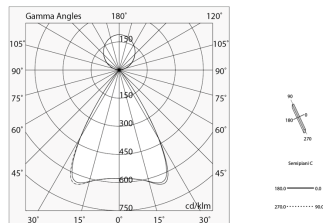

HERO B

108766.01

novalux
ITALIAN LIGHTING DESIGN SINCE 1948

Features

Use: Indoor
Type of installation: SUSPENDED
Emission: DIRECT/INDIRECT
Optics: MICRO OPTICS
Colour: WHITE
Dimming: DALI
Emergency: NO
L: 1428mm
A: 53mm
H: 92mm
Made in: ITALY
Warranty: 5 years
Weight: 5kg

Tech data

Luminaire input power: 69W
Luminaire luminous flux: 6988lm
Direct luminous flux: 4020lm
Indirect luminous flux: 2968lm
IP: 40
Insulation class: I
Supply voltage: 220-240V 50/60Hz
UGR: <19
SELV: Si