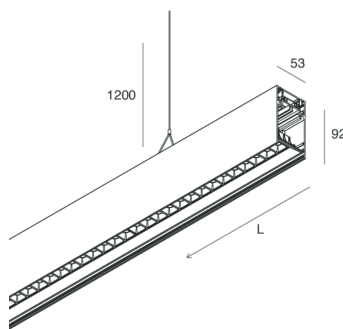

HERO B

108766.01

novalux
ITALIAN LIGHTING DESIGN SINCE 1948

Features

Use: Indoor
Type of installation: SUSPENDED
Emission: DIRECT/INDIRECT
Optics: MICRO OPTICS
Colour: WHITE
Dimming: DALI
Emergency: NO
L: 1428mm
A: 53mm
H: 92mm
Made in: ITALY
Warranty: 5 years
Weight: 5kg