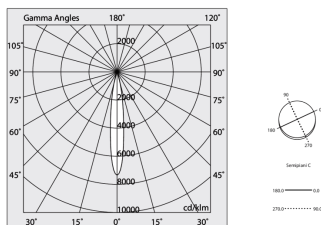

Novalux S.r.l. via Marzabotto, 2 40050 Funo di Argelato (BO) Italy
Tel: +39 051 860558 · Fax +39 051 6647859 · Mail: info@novalux.it · VAT number 00536541204 · novalux.com
Company subject to the management and coordination by SLV GmbH

This technical data sheet is owned by Novalux S.r.l., all rights reserved. Novalux S.r.l. reserves the right to make changes without prior notice.