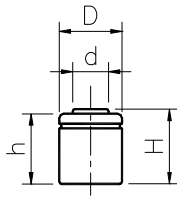

MODEL No: 1/3AA150

Description: 150 mAh SIZE NI-Cd AA

Dimensions(without Tube) (mm)

D	13.90±0.10
d	8.10±0.08
H	16.30±0.50
h	16.00±0.50

Specification

Nominal Capacity		150 mAh	
Nominal Voltage		1,2 V	
Charge current	Standard	15 mA	
	Fast	150 mA	
Charge time	Standard	14~16 Hrs	
	Fast	1,2 Hrs	
Ambient Temperature	Charge	Standard	0°C~45°C
		Fast	10°C~45°C
	Discharge		-30°C~60°C
	Storage		-20°C~60°C
Internal Impedance(mΩ) (After Charge)		≤ 70	
Weight		6 g	