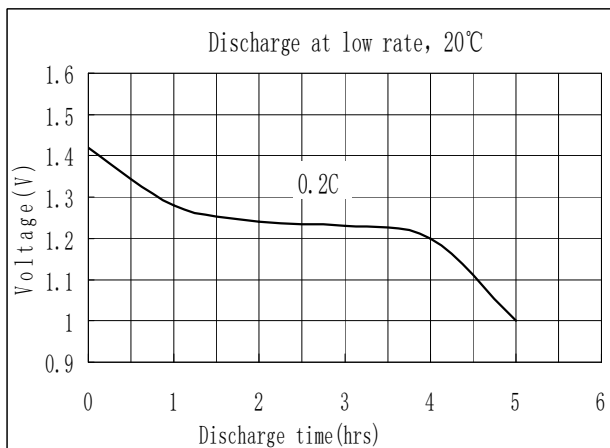

MODEL No: 1/3AA150

Description: 150 mAh SIZE NI-Cd AA

Dimensions(without Tube) (mm)

D	13.90±0.10
d	8.10±0.08
H	16.30±0.50
h	16.00±0.50

Specification

Nominal Capacity		150 mAh	
Nominal Voltage		1,2 V	
Charge current	Standard	15 mA	
	Fast	150 mA	
Charge time	Standard	14~16 Hrs	
	Fast	1,2 Hrs	
Ambient Temperature	Charge	Standard	0°C~45°C
		Fast	10°C~45°C
	Discharge		-30°C~60°C
	Storage		-20°C~60°C
Internal Impedance(mΩ) (After Charge)		≤ 70	
Weight		6 g	