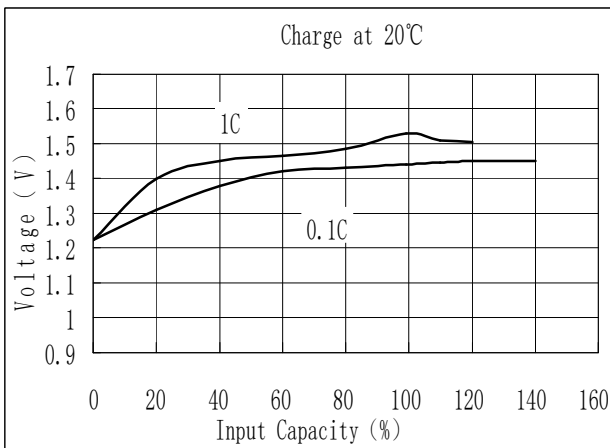

MODEL No: 1/3AA150

Description: 150 mAh SIZE NI-Cd AA

Dimensions(without Tube) (mm)

D	13.90±0.10
d	8.10±0.08
H	16.30±0.50
h	16.00±0.50

Specification

Nominal Capacity		150 mAh	
Nominal Voltage		1,2 V	
Charge current	Standard	15 mA	
	Fast	150 mA	
Charge time	Standard	14~16 Hrs	
	Fast	1,2 Hrs	
Ambient Temperature	Charge	Standard	0°C~45°C
		Fast	10°C~45°C
	Discharge		-30°C~60°C
	Storage		-20°C~60°C
Internal Impedance(mΩ) (After Charge)		≤ 70	
Weight		6 g	