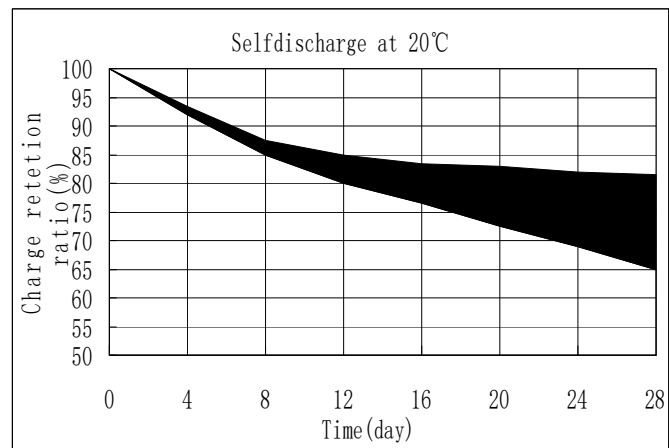

MODEL No: 1/3AA150

Description: 150 mAh SIZE NI-Cd AA

Dimensions(without Tube) (mm)

D	13.90±0.10
d	8.10±0.08
H	16.30±0.50
h	16.00±0.50

Specification

Nominal Capacity		150 mAh	
Nominal Voltage		1,2 V	
Charge current	Standard	15 mA	
	Fast	150 mA	
Charge time	Standard	14~16 Hrs	
	Fast	1,2 Hrs	
Ambient Temperature	Charge	Standard	0°C~45°C
		Fast	10°C~45°C
	Discharge		-30°C~60°C
	Storage		-20°C~60°C
Internal Impedance(mΩ) (After Charge)		≤ 70	
Weight		6 g	