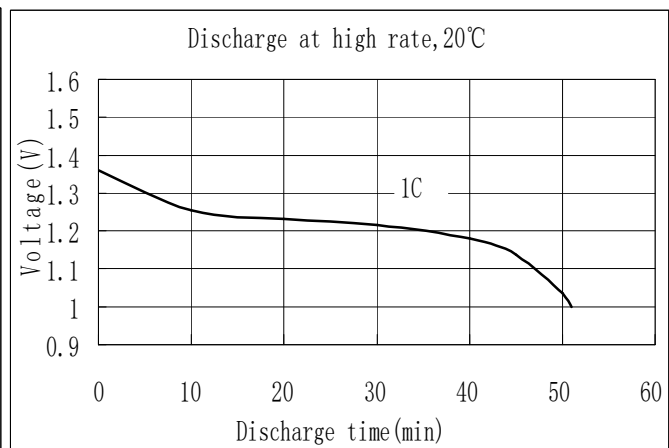

MODEL No: 1/3AA150

Description: 150 mAh SIZE NI-Cd AA

Dimensions(without Tube) (mm)

D	13.90±0.10
d	8.10±0.08
H	16.30±0.50
h	16.00±0.50

Specification

Nominal Capacity		150 mAh	
Nominal Voltage		1,2 V	
Charge current	Standard	15 mA	
	Fast	150 mA	
Charge time	Standard	14~16 Hrs	
	Fast	1,2 Hrs	
Ambient Temperature	Charge	Standard	0°C~45°C
		Fast	10°C~45°C
	Discharge		-30°C~60°C
	Storage		-20°C~60°C
Internal Impedance(mΩ) (After Charge)		≤ 70	
Weight		6 g	