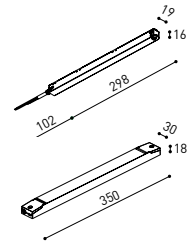

48V SYSTEM TRACK 48V

DROP VOLTAGE TABLE

POWER (W)	CABLE SECTION (mm²)	CABLE LENGTH (m)			
		5	10	20	30
100	0,75	50	50	X	X
	1,5	50	50	40	25
150	0,75	40	15	X	X
	1,5	50	40	20	X

	P	V	D
CONSTANT VOLTAGE LED POWER SUPPLY 0434-01-61*	100W	48V	298 x 16 x 19 mm
0434-01-62	150W	48V	350 x 30 x 18 mm

220 V -
240

*To be installed inside the track.

COMPATIBILITY ACCORDING TO TYPE OF TRACK

TRACK 48V & TRACK 48V SURFACE SHORT

Order with *The 2019 Collection* codes. Products with one single version for both tracks