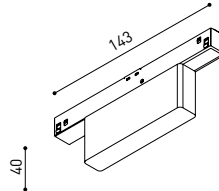

A338-00-12- | W | N |

TRACK 48V Corner 90° Connector One Plane

A338-00-24- | W | N |

*Not suitable for trimless version

TRACK 48V Central Connector

A338-00-02- | W | N |

TRACK 48V Wireless Control

0434-01-31- | W | N | Casambi/AAG Stucchi App