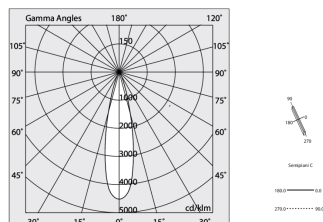

L-16 TRACK

108503.02

novalux
ITALIAN LIGHTING DESIGN SINCE 1948

Features

Use: Indoor
Type of installation: TRACK
Emission: ADJUSTABLE
Optics: SPOT
Beam: 20°
Colour: BLACK
Dimming: DALI
Emergency: NO
L: 151mm
A: Ø 42mm
H: 70mm
Made in: ITALY
Warranty: 5 years

Tech data

Luminaire input power: 8W
Luminaire luminous flux: 475lm
IP: 20
Insulation class: III
Supply voltage: 48 Vdc
SELV: Si

Source

Light source: LED
Source power: 6W
Colour temperature: 3000K
CRI: >90
Colour tolerance: 3 Step MacAdam
LED lifespan: 50000h L80 B20