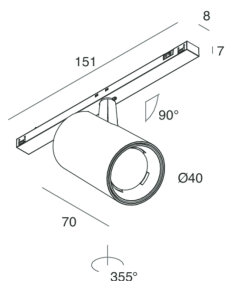

L-16 TRACK

108503.02

novalux
ITALIAN LIGHTING DESIGN SINCE 1948

Features

Use: Indoor
Type of installation: TRACK
Emission: ADJUSTABLE
Optics: SPOT
Beam: 20°
Colour: BLACK
Dimming: DALI
Emergency: NO
L: 151mm
A: Ø 42mm
H: 70mm
Made in: ITALY
Warranty: 5 years