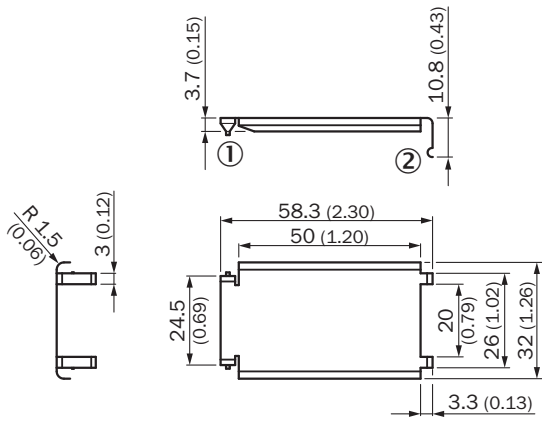

Dimensional drawing (Dimensions in mm (inch))

- ① Display protection cover catch
- ② Snap hook