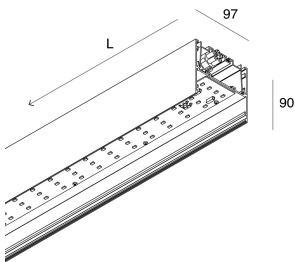

## Features

Use: Indoor  
Type of installation: SUSPENDED, CEILING MOUNTED  
Emission: DIRECT  
Optics: MICROPRISMATIZED  
Colour: BLACK  
Dimming: ON/OFF  
Emergency: Autonomy 1h/Recharge time 12h  
L: 1200mm  
A: 97mm  
H: 90mm  
Made in: ITALY  
Warranty: 5 years except battery  
Weight: 5.63kg