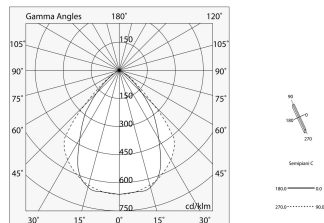

LUCKY MAXI

106213.02 + 106223.99

novalux
ITALIAN LIGHTING DESIGN SINCE 1948

Features

Use: Indoor
Type of installation: SUSPENDED, CEILING MOUNTED
Emission: DIRECT
Optics: MICROPRISMATIZED
Colour: BLACK
Dimming: ON/OFF
Emergency: Autonomy 1h/Recharge time 12h
L: 1200mm
A: 97mm
H: 90mm
Made in: ITALY
Warranty: 5 years except battery
Weight: 5.63kg

Tech data

Luminaire input power: 42W
Luminaire luminous flux: 2952lm
Luminous flux in emergency: 11%
IP: 40
Insulation class: I
Supply voltage: 220-240V 50/60Hz
UGR: <19
SELV: Si

Source

Light source: LED
Source power: 36W
Source luminous flux: 4786lm
Colour temperature: 3000K
CRI: >90
Colour tolerance: 3 Step MacAdam
LED lifespan: 50000h L80 B20

Compliance

CEI EN 60598-1:2021 + A11:2023, CEI EN 60598-2-1:2022, CEI EN 60598-2-22:2023

Standards

Photobiological risk: RISK GROUP 0 Certified fixture in EXEMPT GROUP, in accordance with CEI EN 62471:2010-01, IEC TR 62778:2014.
CAM edilizia: The product complies with the requirements for public buildings, ministerial decree of 23rd June 2022 n.256.

[View more product info](#)

Novalux S.r.l. via Marzabotto, 2 40050 Funo di Argelato (BO) Italy
Tel: +39 051 860558 · Fax +39 051 6647859 · Mail: info@novalux.it · VAT number 00536541204 · novalux.com
Company subject to the management and coordination by SLV GmbH

This technical data sheet is owned by Novalux S.r.l., all rights reserved. Novalux S.r.l. reserves the right to make changes without prior notice.
Last update: 21/3/2024, 16:51:50