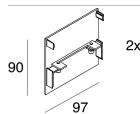

LUCKY MAXI

106213.02 + 106223.99

novalux
ITALIAN LIGHTING DESIGN SINCE 1948

COMPLETION ACCESSORIES

LUCKY MAXI: TESTATE NERE (COPPIA)

106230.02