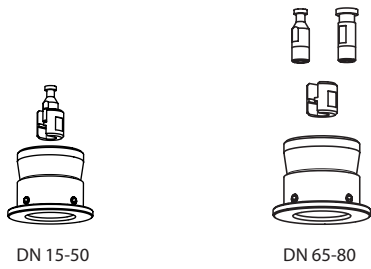

Installation Guide

Adapters AMV(E) 25, 35, 55, 56, 323, 423, 523 / VRB, VRG, VF, VL (Gen. 2009)

DN 15-50

DN 65-80

2 mm

7 mm

13 mm

DN 15-50	AMV(E) 25, 35, 323, 423, 523	065Z0311
DN 65, 80	AMV(E) 55, 56, 323, 423, 523	065Z0312

DN 15-50 (VRB, VRG, VF, VL)

065Z0311

DN 65, 80 (VF, VL)

065Z0312

AMV(E) 55, 56 AMV 323, 423, 523

Danfoss can accept no responsibility for possible errors in catalogues, brochures and other printed material. Danfoss reserves the right to alter its products without notice. This also applies to products already on order provided that such alterations can be made without consequential changes being necessary in specifications already agreed. All trademarks in this material are property of the respective companies. Danfoss and the Danfoss logotype are trademarks of Danfoss A/S. All rights reserved.