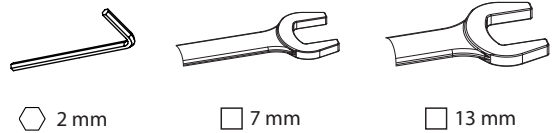

Installation Guide

Adapters AMV(E) 25, 35, 55, 56, 323, 423, 523 / VRB, VRG, VF, VL (Gen. 2009)

DN 15-50

DN 65-80

2 mm

7 mm

13 mm

DN 15-50	AMV(E) 25, 35, 323, 423, 523	065Z0311
DN 65, 80	AMV(E) 55, 56, 323, 423, 523	065Z0312