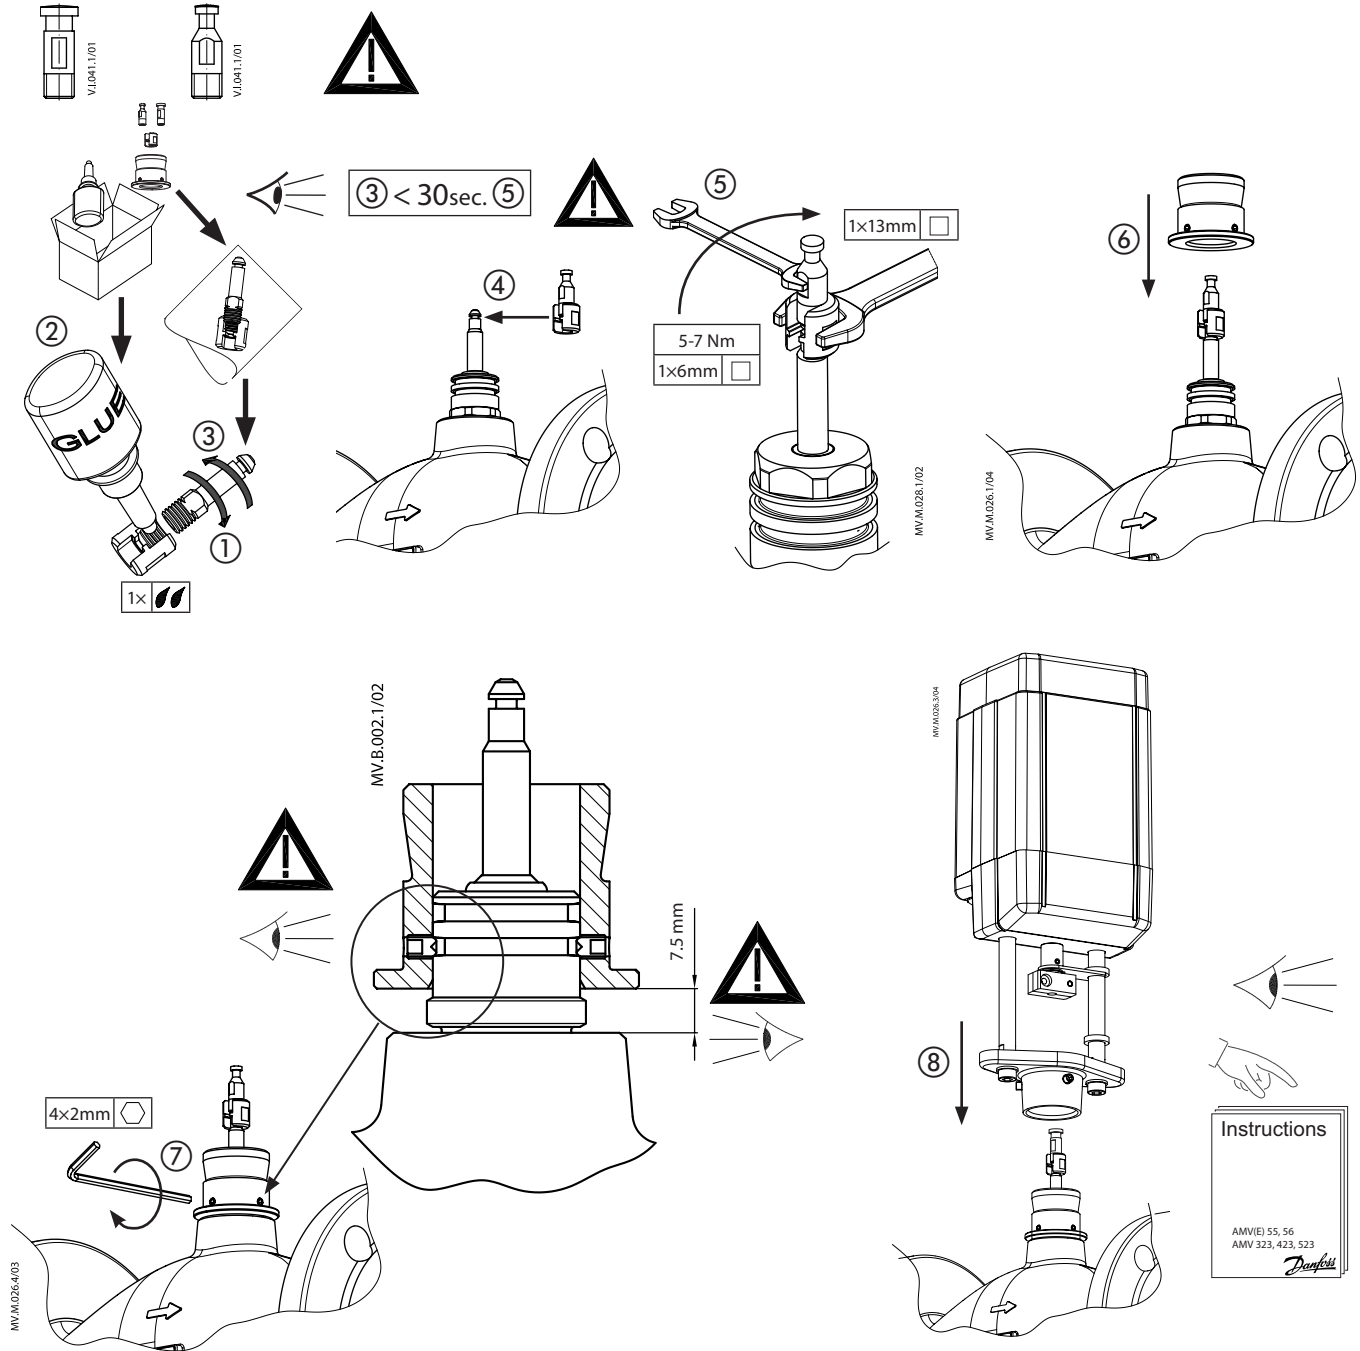

Installation Guide

Adapters AMV(E) 25, 35, 55, 56, 323, 423, 523 / VRB, VRG, VF, VL (Gen. 2009)

DN 15-50

DN 65-80

2 mm

7 mm

13 mm

DN 15-50	AMV(E) 25, 35, 323, 423, 523	065Z0311
DN 65, 80	AMV(E) 55, 56, 323, 423, 523	065Z0312

DN 15-50 (VRB, VRG, VF, VL)

065Z0311

DN 65, 80 (VF, VL)

065Z0312

AMV(E) 55, 56 AMV 323, 423, 523

Danfoss can accept no responsibility for possible errors in catalogues, brochures and other printed material. Danfoss reserves the right to alter its products without notice. This also applies to products already on order provided that such alterations can be made without consequential changes being necessary in specifications already agreed. All trademarks in this material are property of the respective companies. Danfoss and the Danfoss logotype are trademarks of Danfoss A/S. All rights reserved.