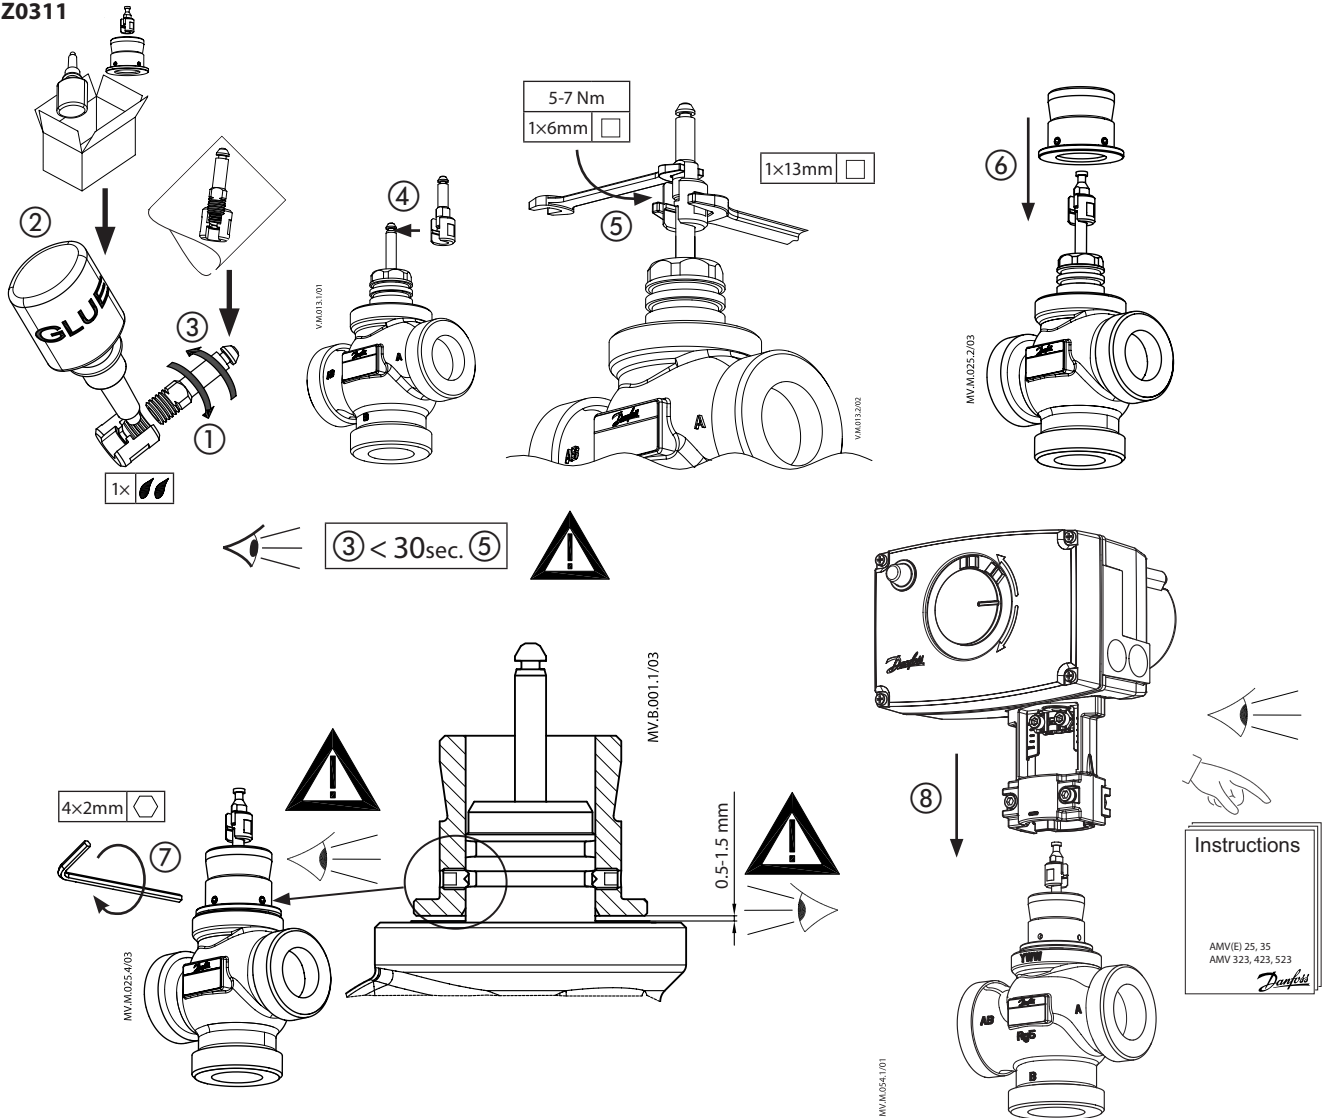

Installation Guide

Adapters AMV(E) 25, 35, 55, 56, 323, 423, 523 / VRB, VRG, VF, VL (Gen. 2009)

DN 15-50

DN 65-80

2 mm

7 mm

13 mm

DN 15-50	AMV(E) 25, 35, 323, 423, 523	065Z0311
DN 65, 80	AMV(E) 55, 56, 323, 423, 523	065Z0312

DN 15-50 (VRB, VRG, VF, VL)

065Z0311

DN 65, 80 (VF, VL)

065Z0312

AMV(E) 55, 56 AMV 323, 423, 523

Danfoss can accept no responsibility for possible errors in catalogues, brochures and other printed material. Danfoss reserves the right to alter its products without notice. This also applies to products already on order provided that such alterations can be made without consequential changes being necessary in specifications already agreed. All trademarks in this material are property of the respective companies. Danfoss and the Danfoss logotype are trademarks of Danfoss A/S. All rights reserved.