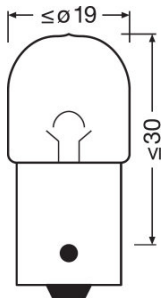

### Dimensions & weight

Diameter	16.0 mm
Product weight	6.00 g
Length	37.5 mm