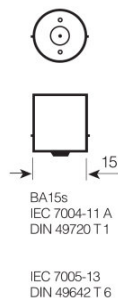

### Dimensions & weight

Diameter	16.0 mm
Product weight	6.00 g
Length	37.5 mm