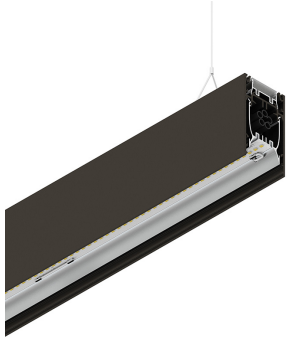

## Features

Use: Indoor  
Type of installation: SUSPENDED  
Emission: DIRECT/INDIRECT  
Colour: CAFFE  
Dimming: PUSH  
Emergency: NO  
L: 1120mm  
A: 53mm  
H: 92mm  
Made in: ITALY  
Warranty: 5 years  
Weight: 4kg

## Tech data

Luminaire input power: 48.5W  
Indirect luminous flux: 2076lm  
IP: 40  
Insulation class: I  
Supply voltage: 220-240V 50/60Hz  
SELV: Si