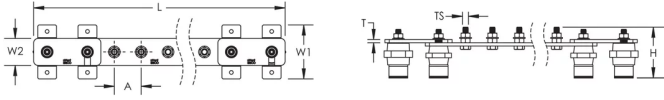

Unit Weight: 1,47-kg

ADDITIONAL PRODUCT DETAILS

Tinned finish is 8 microns according to ASTM B545 Service Class "C" for corrosive environments.

DIAGRAMS

AVERTISSEMENT

Les produits nVent doivent être installés et utilisés conformément aux consignes figurant dans les fiches d'instructions et les documents de formation des produits nVent. Les fiches d'instructions sont disponibles à l'adresse suivante: www.nvent.com et auprès de votre représentant du service client nVent. Une mauvaise installation, une utilisation incorrecte, une application erronée ou toute autre forme de non-respect scrupuleux des instructions et avertissements de nVent peuvent entraîner un dysfonctionnement du produit, des dommages matériels, des lésions corporelles graves et le décès et/ou annuler votre garantie.

Amérique du Nord

+1.800.753.9221

Option 1 – Customer Care

Option 2 – Technical Support

Europe

Netherlands:

+31 800-0200135

France:

+33 800 901 793

Europe

Germany:

800 1890272

Other Countries:

+31 13 5835404