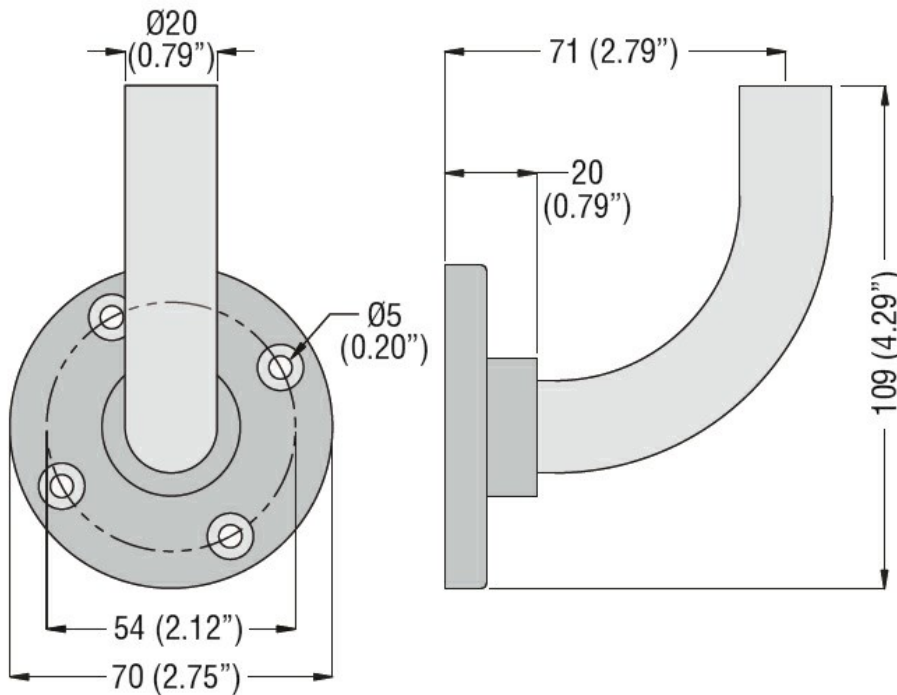

Fixing bases for multicoloured signal towers 70mm/2.75" and signal towers 70mm/2.75" - Wall mount 8LT7BM02

Product designation

Product type designation

General characteristics

Diameter mm - inch 70 / 2.75

Material Metal

Mechanical features

Weight g 184

Dimensions

Certifications and compliance

Compliance /

Certificates /

ETIM classification

ETIM 8.0 EC001153 - Wall bracket for signal tower