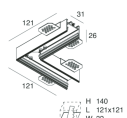

This technical data sheet is owned by Novalux S.r.l., all rights reserved. Novalux S.r.l. reserves the right to make changes without prior notice.

P-30 PCB

105869.01

novalux
ITALIAN LIGHTING DESIGN SINCE 1948

COMPLETION ACCESSORIES

P-30: COPPIA TESTATE STRIP/INCASSO BIA

103316.01

P-30: ANGOLO L INCASSO BIANCO

103328.01

P-30: COVER ANGOLO L BIANCO

103329.01

P-30: ANGOLO T INCASSO BIANCO