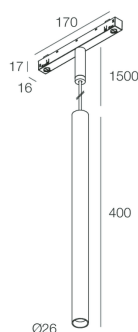

Novalux S.r.l. via Marzabotto, 2 40050 Funo di Argelato (BO) Italy
Tel: +39 051 860558 · Fax +39 051 6647859 · Mail: info@novalux.it · VAT number 00536541204 · novalux.com
Company subject to the management and coordination by SLV GmbH

This technical data sheet is owned by Novalux S.r.l., all rights reserved. Novalux S.r.l. reserves the right to make changes without prior notice.