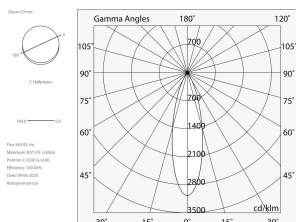

FORTY8 TRACK

108526.02

novalux
ITALIAN LIGHTING DESIGN SINCE 1948

Features

Use: Indoor
Type of installation: TRACK
Emission: DIRECT
Optics: SPOT
Beam: 35°
Colour: BLACK
Dimming: DALI
Emergency: NO
H: 400mm
ø: Ø26
Warranty: 5 years
Weight: 0.33kg

Tech data

Luminaire input power: 9W
Luminaire luminous flux: 499lm
IP: 20
Insulation class: III
Supply voltage: 48 Vdc
SELV: Si

Source

Light source: LED
Source power: 7W
Colour temperature: 3000K
CRI: >90
Colour tolerance: 3 Step MacAdam
LED lifespan: 30000h L70 B20

Compliance

CEI EN 60598-1:2015 + A11:2009. IEC 60598-2:2015 2-1

Standards

Photobiological risk: RISK GROUP 1 Certified fixture in RISK GROUP 1 (Low Risk)-The fixture does not pose a hazard due to normal behavioral limitations on exposure - in accordance with CEI EN 62471:2010-01, IEC TR 62778:2014.

[View more product info](#)

Novalux S.r.l. via Marzabotto, 2 40050 Funo di Argelato (BO) Italy
Tel: +39 051 860558 · Fax +39 051 6647859 · Mail: info@novalux.it · VAT number 00536541204 · novalux.com
Company subject to the management and coordination by SLV GmbH

This technical data sheet is owned by Novalux S.r.l., all rights reserved. Novalux S.r.l. reserves the right to make changes without prior notice.